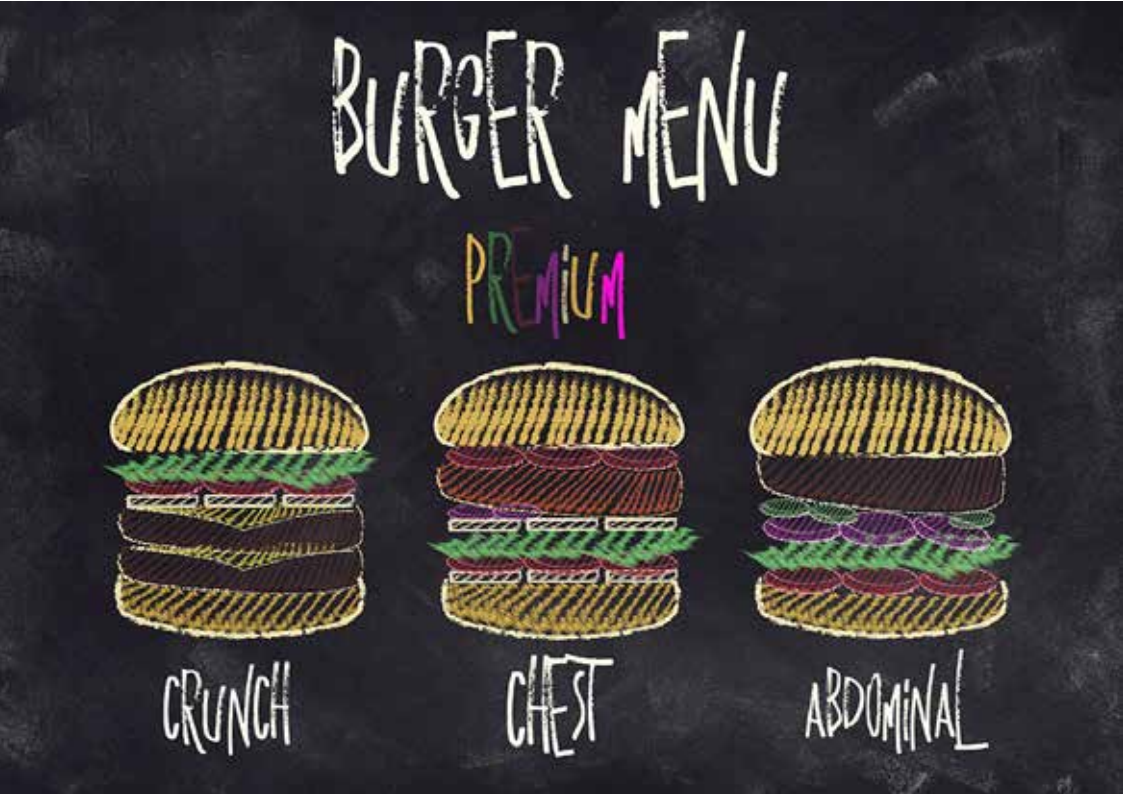

- RUST DEVELOPMENT -

HISTORY CO.

JOHAN JONAS

- RUST DEVELOPMENT -

EDWARD WARD

DESTINY
IS
CREATING
YOURSELF

LIVE LIFE ★★★★★★

like today is your