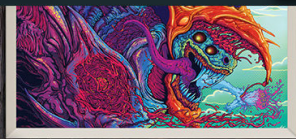

# WALL DERFUL

HORIZONTAL EDITION

12 photos

390 variations

8 frames