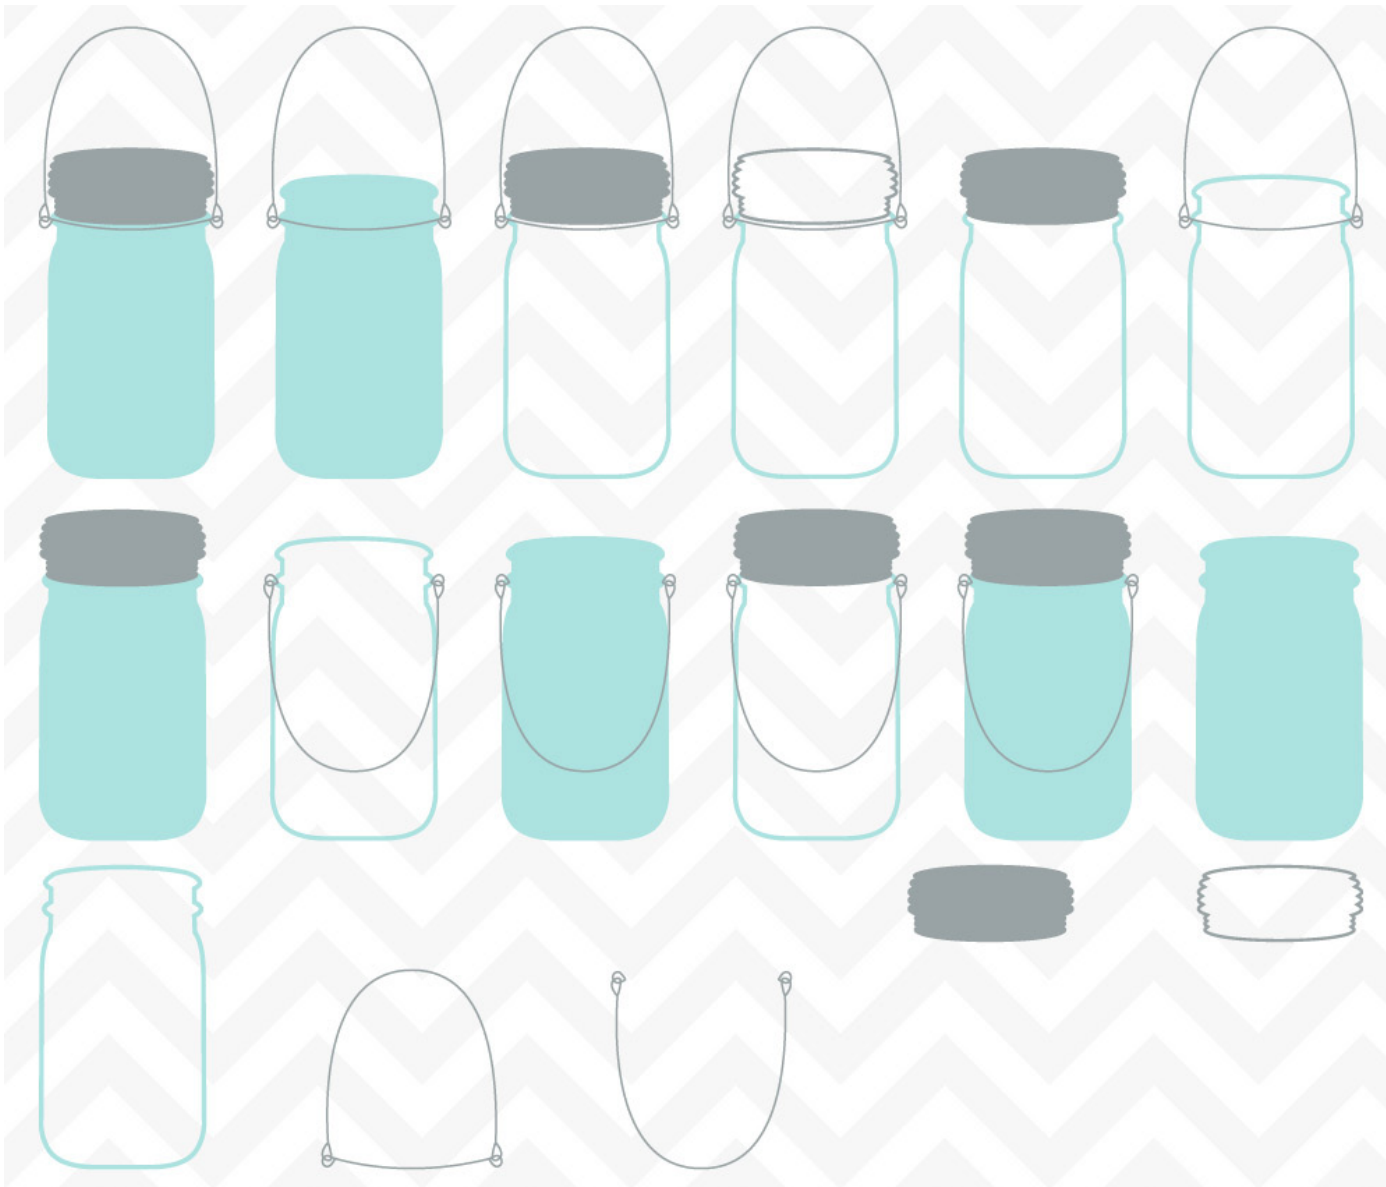

SVG CUT FILE

Sonya Dehart
© SONYA DEHART DESIGN 001

**NURSES
Fixin' Cuts &
Stickin' Butts
JUST PART OF
WHAT I DO**

AVAILABLE IN .SVG/.DXF/.EPS/.PNG

AVAILABLE IN .SVG/.DXF/.EPS/.PNG

Promoted to
BIG
Sister

AVAILABLE IN .SVG/.DXF/.EPS/.PNG