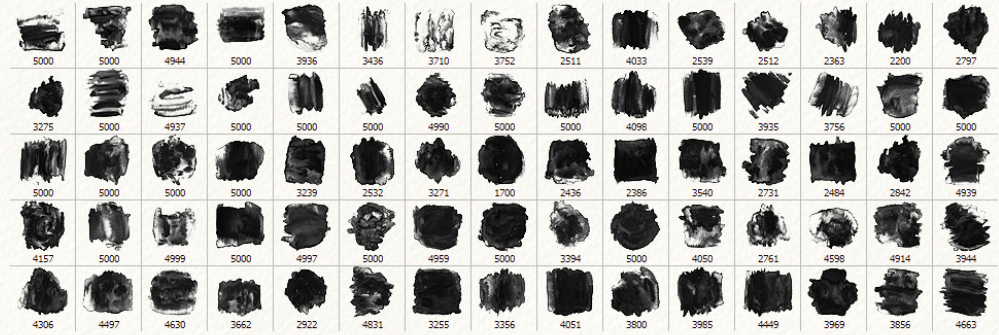

AWARD WINNING

☆☆☆ ☆☆☆ ☆☆☆

FROM THE
the HEART of DEVON
Organic
FRUIT *and* VEG

the BEST of British
CLIFFER
teas

Buy
FAIRTRADE
support the globe
IMPROVE LIVES

Happy Birthday!

True Sketch

**HIGH QUALITY
WATERCOLOR
PHOTOSHOP BRUSHES
69 PRESETS**

**BONUS!
11 PAINT
TEXTURES**

Stay Creative

WATERCOLOR BRUSHES VOL. 1

VOLUME 2

HIGH QUALITY WATERCOLOR

PHOTOSHOP BRUSHES

75 PRESETS

LARGE BRUSHES

PERFECT FOR PRINT

WATERCOLOR BRUSHES VOL. 2

41
High Quality
ROLLER TEXTURES
PSD - AI - PNG
FORMATS INCLUDED
Chalky^{TOM}

41
HIGH QUALITY
ROLLER PAINT TEXTURES

45
GRIT
TEXTURES

VECTOR PNG PSD

GREAT
-FOR-
LETTERING