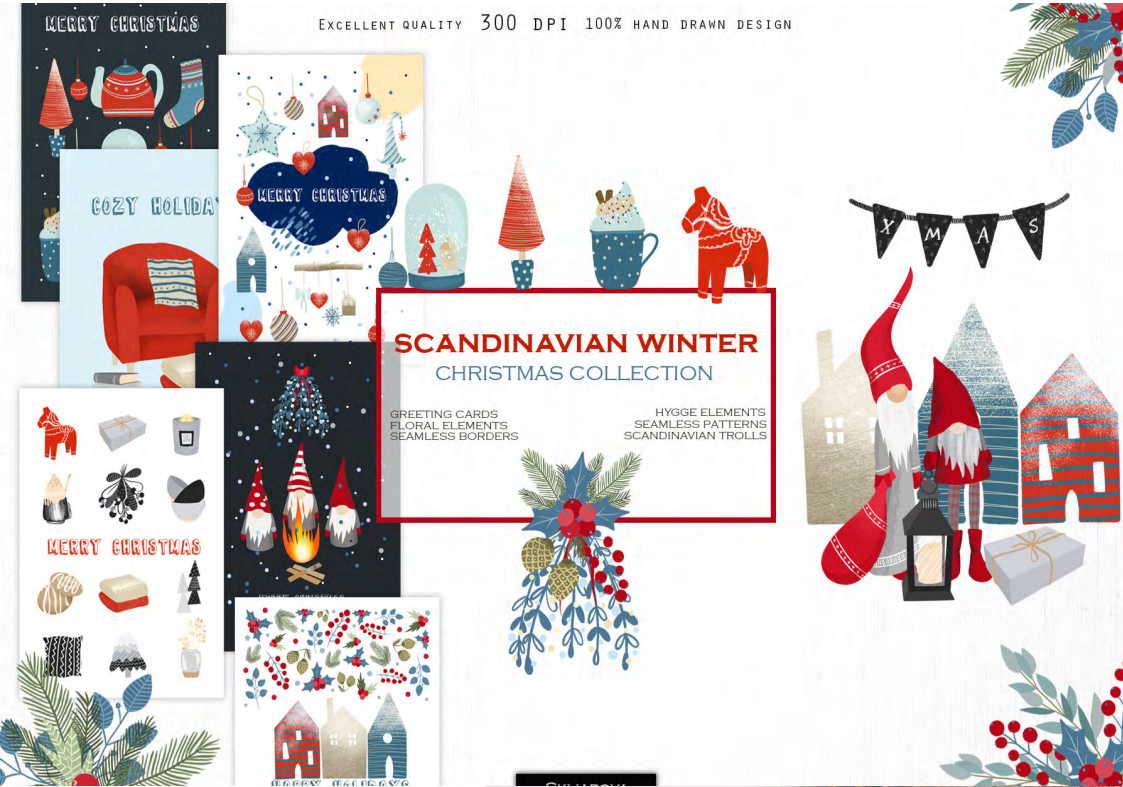

MERRY CHRISTMAS

EXCELLENT QUALITY 300 DPI 100% HAND DRAWN DESIGN

**SCANDINAVIAN WINTER
CHRISTMAS COLLECTION**

GREETING CARDS
FLORAL ELEMENTS
SEAMLESS BORDERS

HYGGE ELEMENTS
SEAMLESS PATTERNS
SCANDINAVIAN TROLLS