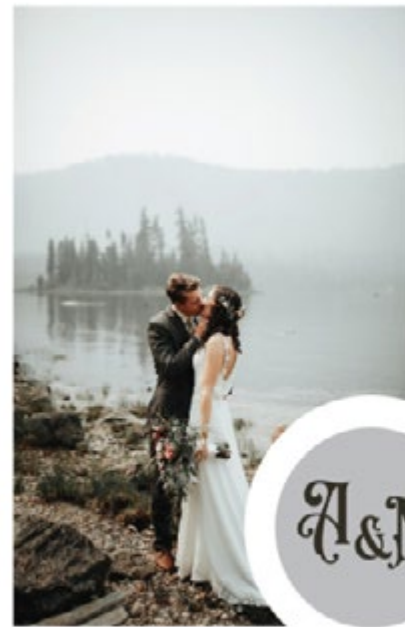

TRADE **HACRLEY** MARK

Glamour Serif

MADE IN USA

BEST MOMENT
RACHEL
PHOTOGRAPHER