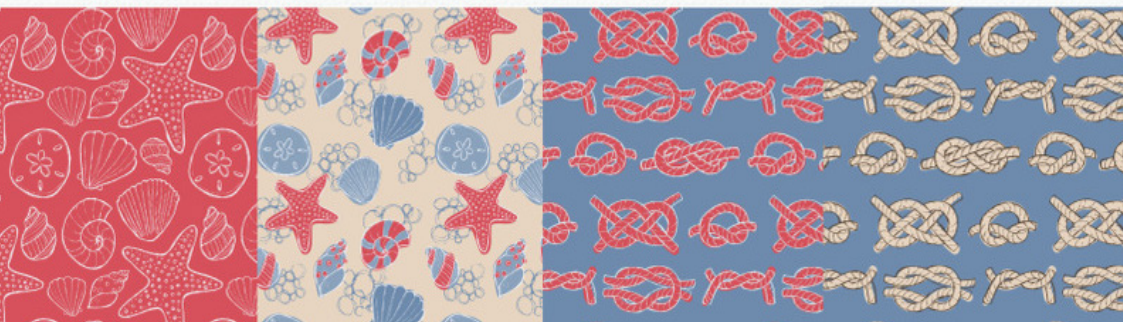

LOWERCASE

A B C D E F G H I J K L M
N O P Q R S T U V W X Y Z

OCEANIA

CLICK FOR MORE!

25 LINE ILLUSTRATIONS

.ai | .eps | .png

SAILOR
STRIPES

DEEP OCEAN WATERCOLOR SET

LITTLE MERMAID AND HER FRIENDS

Little
SAILOR
WATERCOLOR
COLLECTION

Little
SAILOR

WATERCOLOR CUTE BEARS

Little
SAILOR
WATERCOLOR ELEMENTS

LITTLE SAILOR
WATERCOLOR COLLECTION

MINI MERMAID BIG GRAPHIC PACK

OCEAN SEA
WATERCOLOR

rustic nautical

illustrations + patterns

8 tileable PNG patterns

RUSTIC NAUTICAL
ILLUSTRATION AND
PATTERNS

SEA ADVENTURES WATERCOLOR SET

Lettering Quotes

SHARK FAMILY. DO DO
DO GRAPHIC SET

★ 118 ELEMENTS