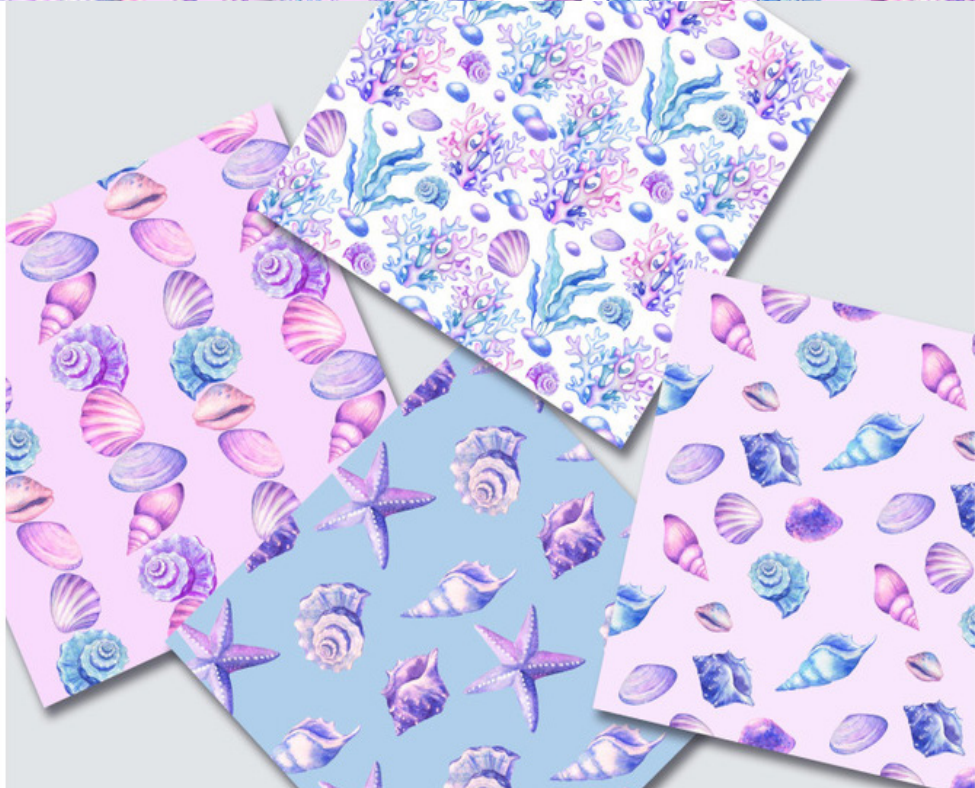

WATERCOLOR
SEASHELLS DIGITAL
PAPER