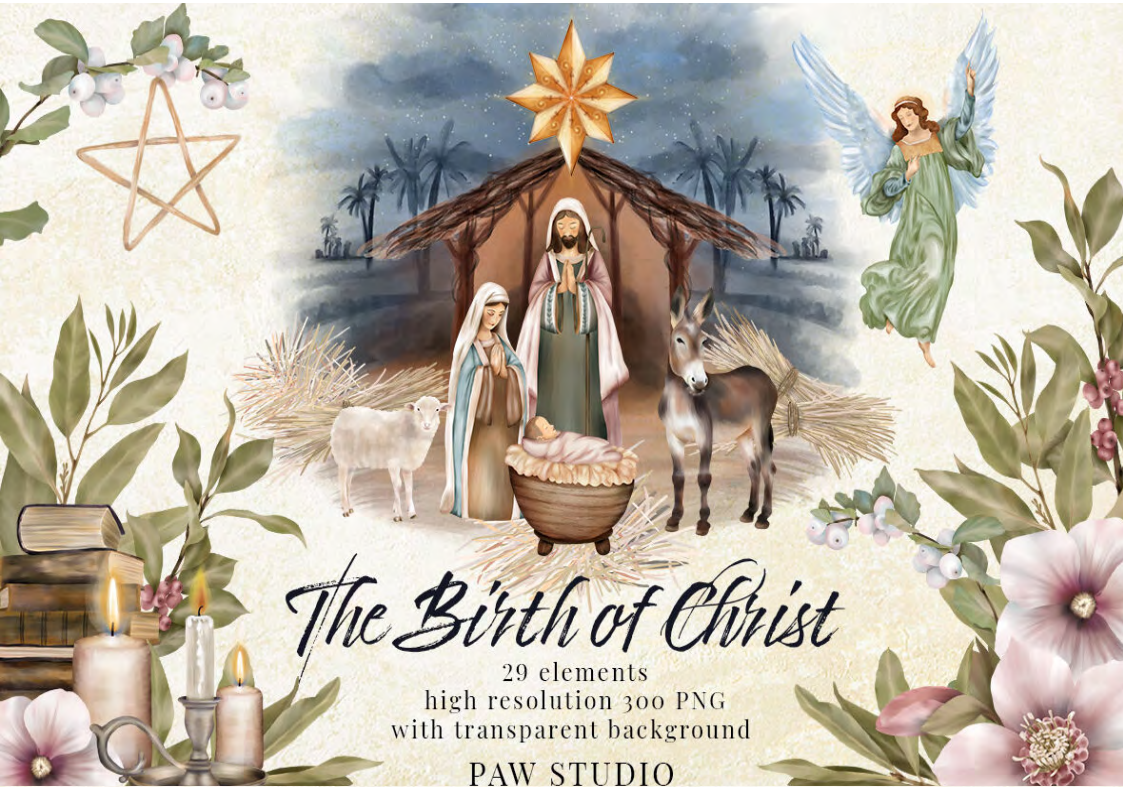

4 frames and 4 arrangements,
png

MAGICAL CHRISTMAS STREET

Christmas

watercolor clipart

MERRY CHRISTMAS
WATERCOLOR CLIPART

RELIGIOUS CHRISTMAS
BIRTH OF JESUS
NATIVITY ANGEL STAR

WATERCOLOR SET

RED *poinsettia*