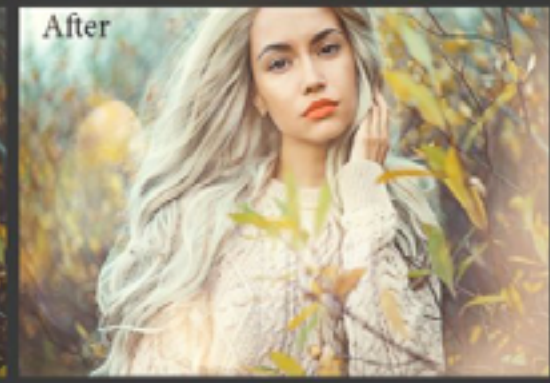

Spring Sunbeams Photo Overlays

SPRING SUNBEAMS PHOTO OVERLAYS