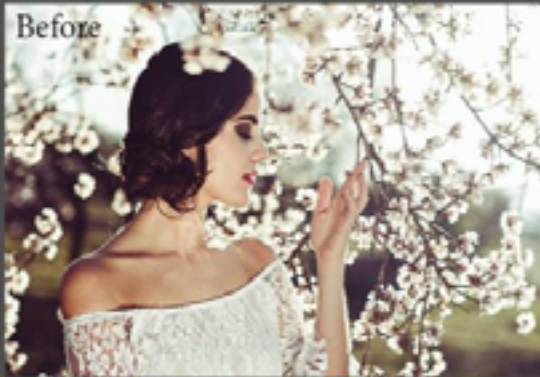

Spring Sunbeams Photo Overlays

SPRING SUNBEAMS PHOTO OVERLAYS