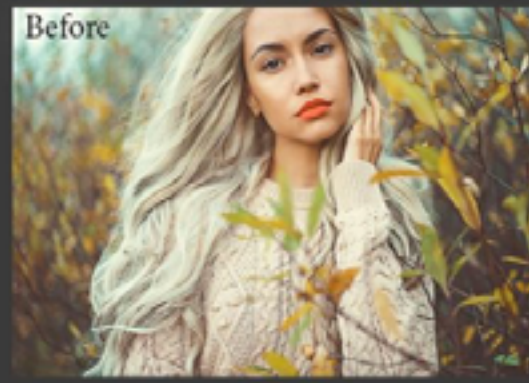

Spring Sunbeams Photo Overlays

SPRING SUNBEAMS PHOTO OVERLAYS