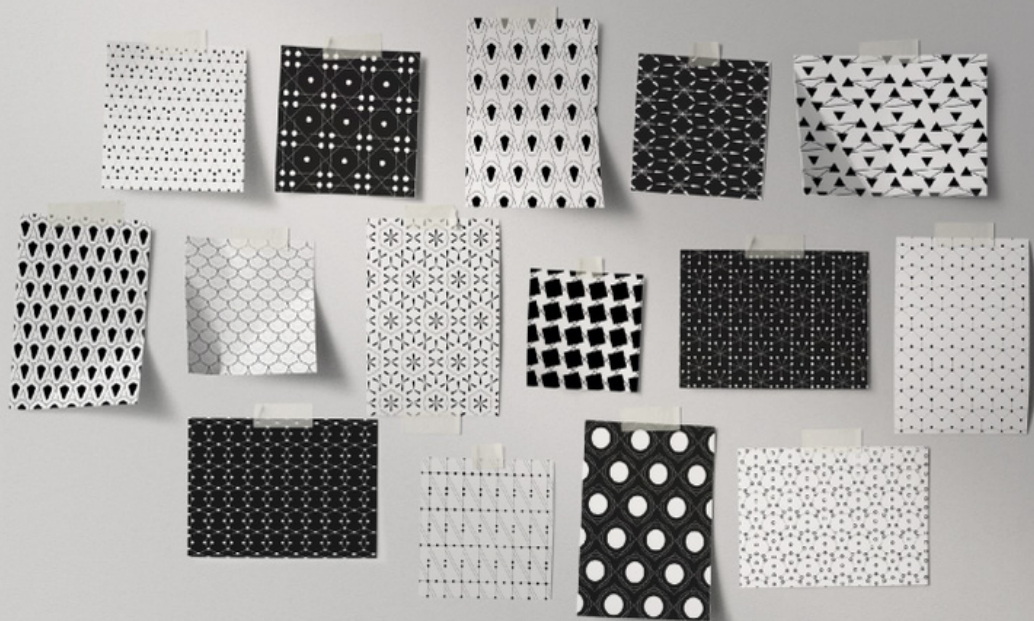

let's join us

'HOW TO BOOST YOUR CREATIVITY'

WITH

Tiffani & Sarah

SUNDAY
JANUARY 13 2019
AT HEYHO CAFE

watercoral font

the lighthouse

15 SEAMLESS GEOMETRIC VECTOR PATTERNS