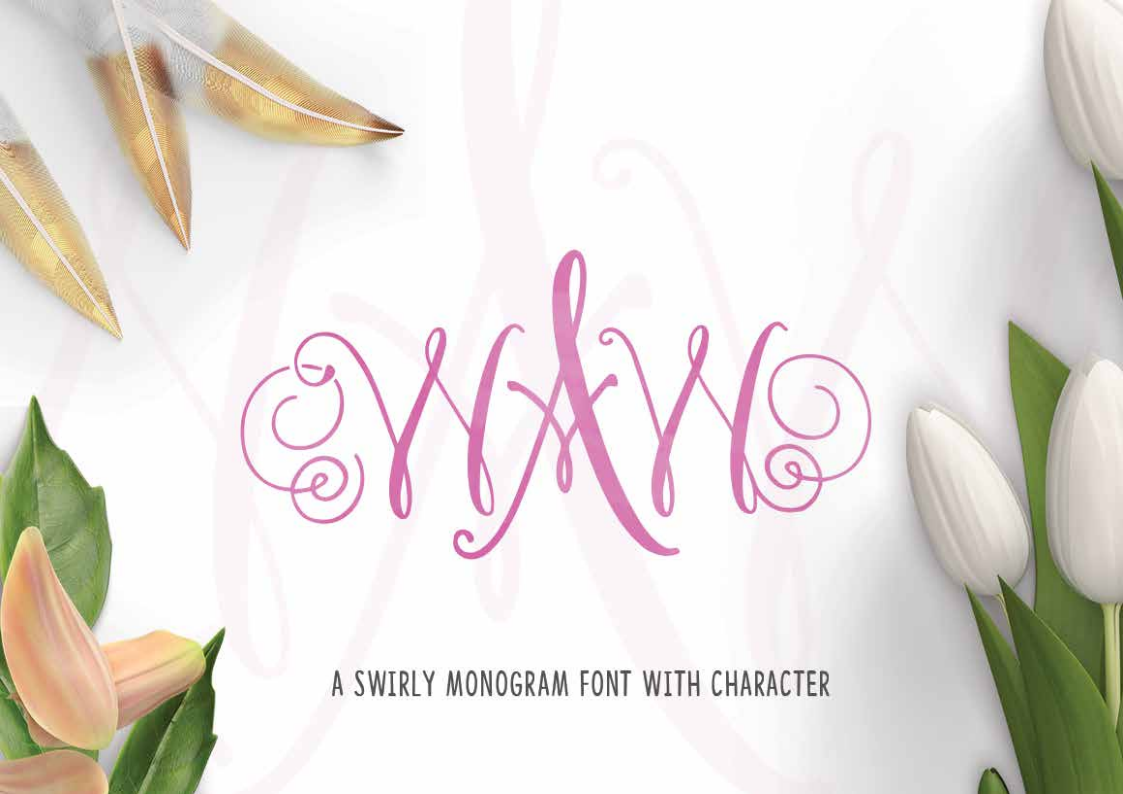

# Pink willow

GRAB YOUR COPY

Only \$16

INTRODUCING

The  
**Lolly**  
script

Lolly

A yellow background with three balloons (yellow, pink, and blue) in the top right corner.

THE  
willow

A BRAND NEW SCRIPT FONT

A light grey background with various makeup items: a pink watch, a hair clip, and two makeup brushes with pink tips.

yellow hello

MAKE UP FOR THE FABULOUS

willow

A SWIRLY MONOGRAM FONT WITH CHARACTER