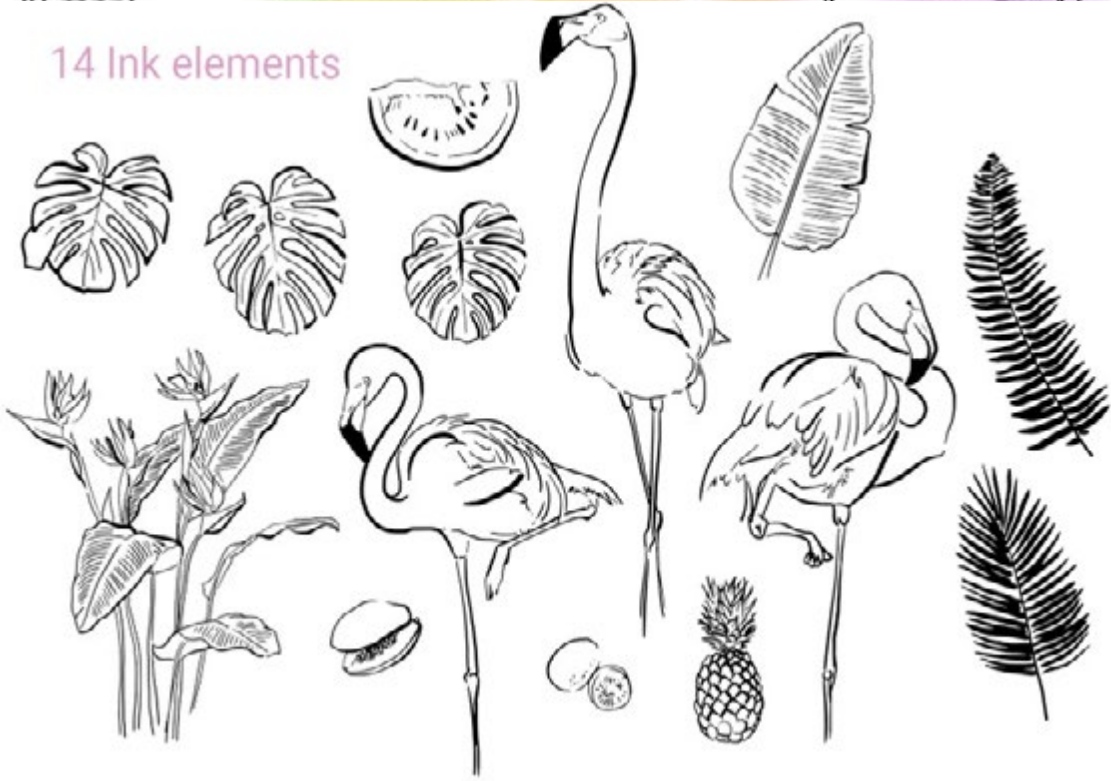

# POT PLANTS PATTERNS

5 PATTERNS & 4 ELEMENTS: SVG, PNG, EPS

POT PLANT PATTERNS  
SET

28 Watercolor washes and sprays

14 Ink elements

RAINBOW DREAM  
SUMMER SET

RETRO ALPHABET

eps · jpg · png