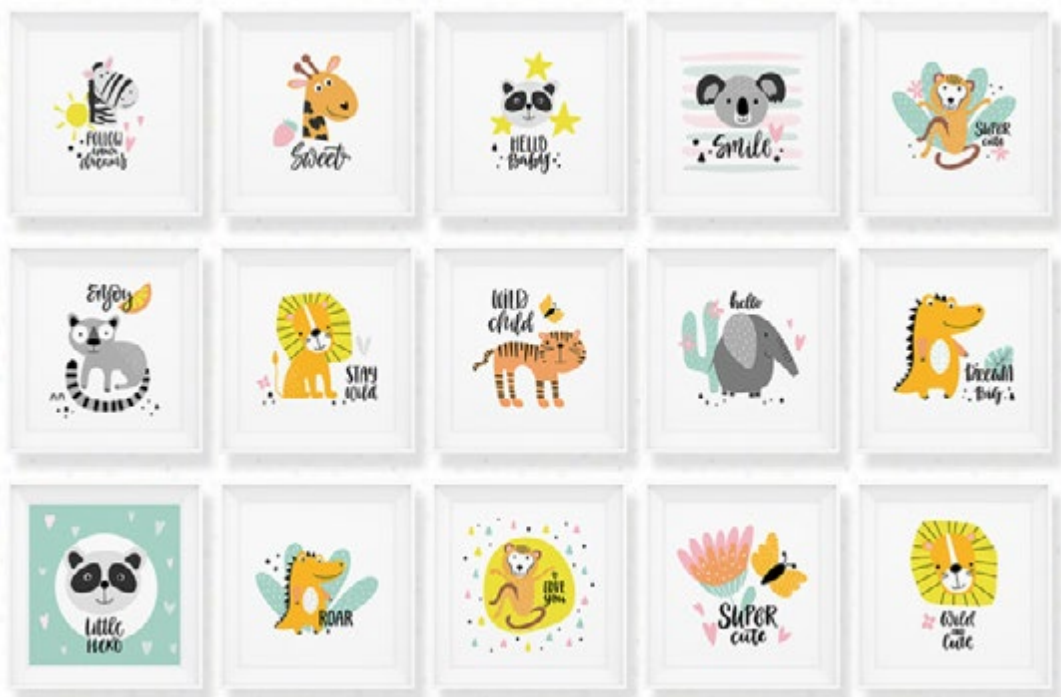

## Botanical Clipart

## Decorative Alphabet Clipart

## ELVEN BOTANICAL DESIGN BUNDLE

HUGE FOILING STYLES PACK + MARBLE TEXTURES

GOLD • COPPER • ROSE GOLD • SILVER • CHAMPAGNE • BLACK

FOILING CREATOR  
STAMPING & EMBOSSING

24  
HAND DRAWN  
BOTANICALS  
& 6 Logo Templates

HAND DRAWN BOTANICAL  
ILLUSTRATIONS

HEY, GIRLS!

JUNGLE NURSERY PRINTS