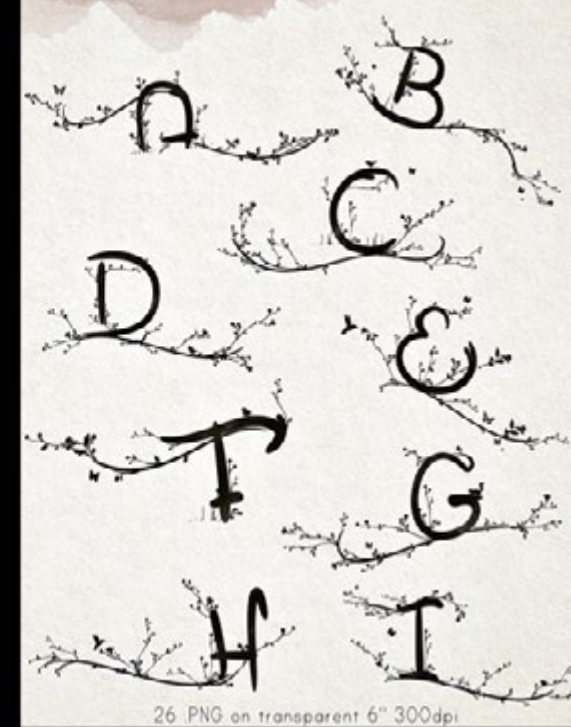

Decorative Alphabet Clipart

ELVEN BOTANICAL DESIGN BUNDLE