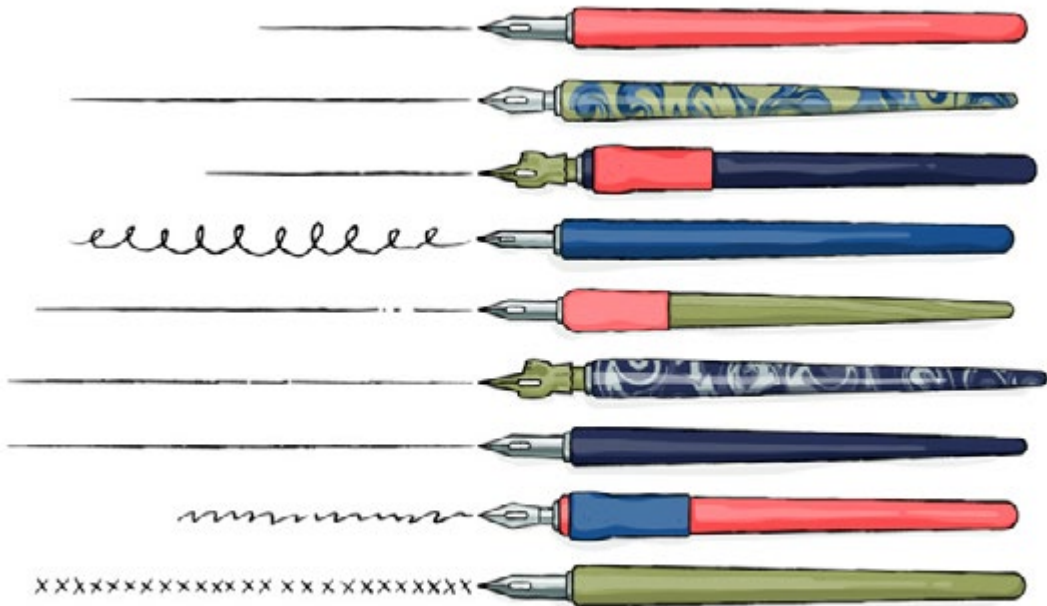

AND MANY MORE!

AI CHARCOAL BRUSHES

AI CRAYON BRUSHES

AND MANY MORE!

**HAND
DRAWN**

AI CS5+
FLAT PAINT BRUSHES

195 FLAT PAINT BRUSHES
BASED ON ACTUAL BRUSH STROKES
OF VARYING LENGTH, WEIGHT AND TEXTURE

PRESSURE SENSITIVE

AI FLAT PAINT
BRUSHES

AND MANY MORE!

150 DIP PEN BRUSHES
BASED ON ACTUAL DIP PEN STROKES
OF VARYING LENGTH AND TEXTURE

AND MANY MORE!

AI HAND DRAWN DIP
PEN BRUSHES

AI HAND DRAWN STYLES & BRUSHES VOL.2

AI HAND DRAWN STYLES & BRUSHES

AI REALISTIC FELT-TIP
PEN BRUSHES

84 THICK MARKER BRUSHES
BASED ON ACTUAL MARKER STROKES
OF VARYING LENGTHS AND TEXTURE

AND MANY MORE!

AI THICK AND DRY
MARKER BRUSHES

131 BALLPOINT PEN BRUSHES
BASED ON ACTUAL BALLPOINT PEN STROKES
OF VARYING LENGTH AND TEXTURE