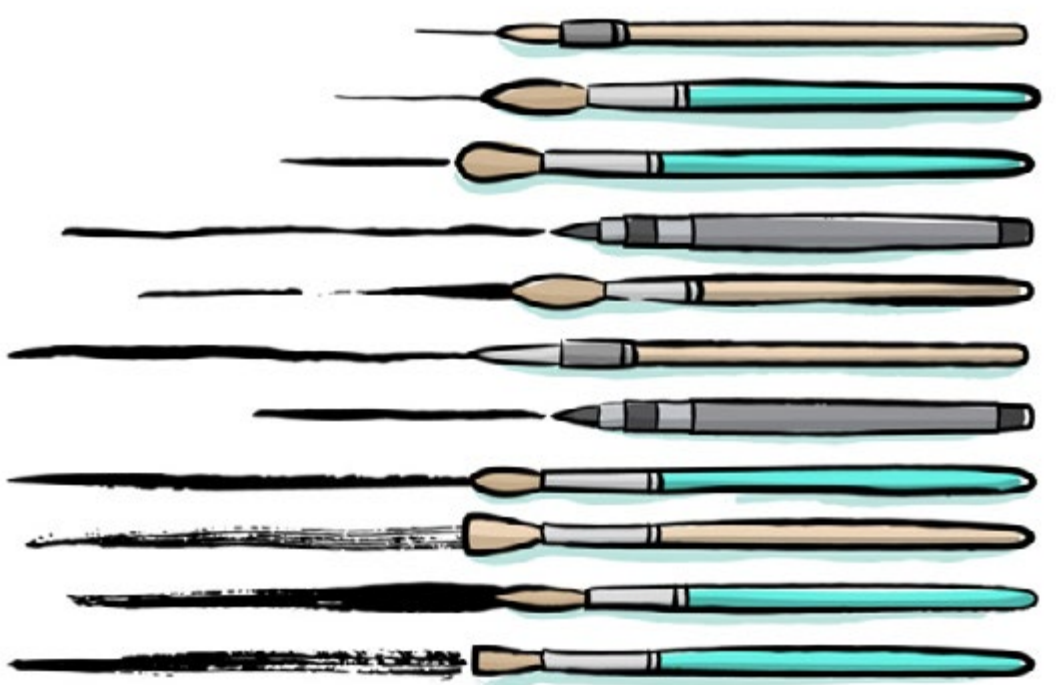

AND MANY MORE!

AI CHARCOAL BRUSHES

AI CRAYON BRUSHES

AND MANY MORE!

**HAND
DRAWN**

AI CS5+
FLAT PAINT BRUSHES

195 FLAT PAINT BRUSHES
BASED ON ACTUAL BRUSH STROKES
OF VARYING LENGTH, WEIGHT AND TEXTURE

PRESSURE SENSITIVE

AI FLAT PAINT
BRUSHES

AND MANY MORE!

150 DIP PEN BRUSHES
BASED ON ACTUAL DIP PEN STROKES
OF VARYING LENGTH AND TEXTURE

AND MANY MORE!

AI HAND DRAWN DIP
PEN BRUSHES

AI HAND DRAWN STYLES & BRUSHES VOL.2

AI HAND DRAWN STYLES & BRUSHES

AND MANY MORE!

AI INK BRUSHES

HAND DRAWN

AI CS5+
PENCIL BRUSHES

172 PENCIL BRUSHES
VARYING THICKNESS AND LENGTH

AND MANY MORE!

AI PENCIL BRUSHES

AND MANY MOR

AI REALISTIC FELT-TIP
PEN BRUSHES

84 THICK MARKER BRUSHES
BASED ON ACTUAL MARKER STROKES
OF VARYING LENGTHS AND TEXTURE

AND MANY MORE!

AI THICK AND DRY
MARKER BRUSHES

131 BALLPOINT PEN BRUSHES
BASED ON ACTUAL BALLPOINT PEN STROKES
OF VARYING LENGTH AND TEXTURE