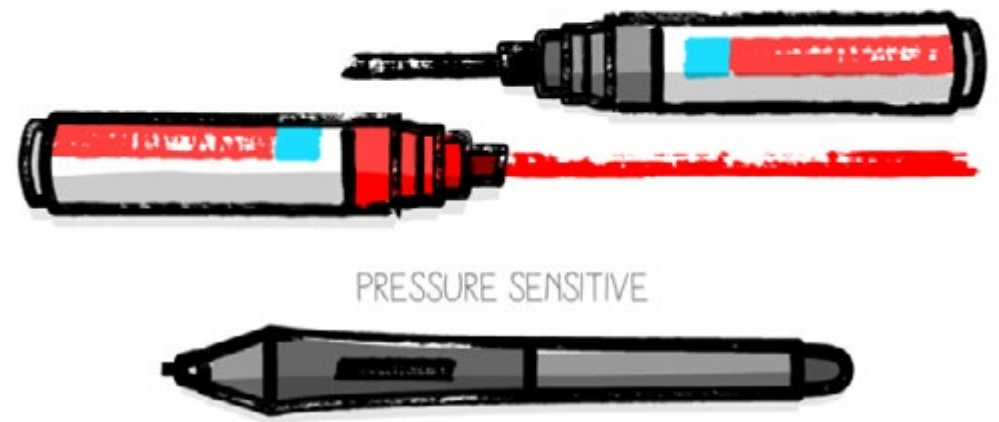

AND MANY MORE!

AI INK BRUSHES

HAND DRAWN

AI CS5+
PENCIL BRUSHES

172 PENCIL BRUSHES
VARYING THICKNESS AND LENGTH

AND MANY MORE!

AI PENCIL BRUSHES

AND MANY MOR

AI REALISTIC FELT-TIP
PEN BRUSHES

84 THICK MARKER BRUSHES
BASED ON ACTUAL MARKER STROKES
OF VARYING LENGTHS AND TEXTURE

AND MANY MORE!

AI THICK AND DRY
MARKER BRUSHES

131 BALLPOINT PEN BRUSHES
BASED ON ACTUAL BALLPOINT PEN STROKES
OF VARYING LENGTH AND TEXTURE