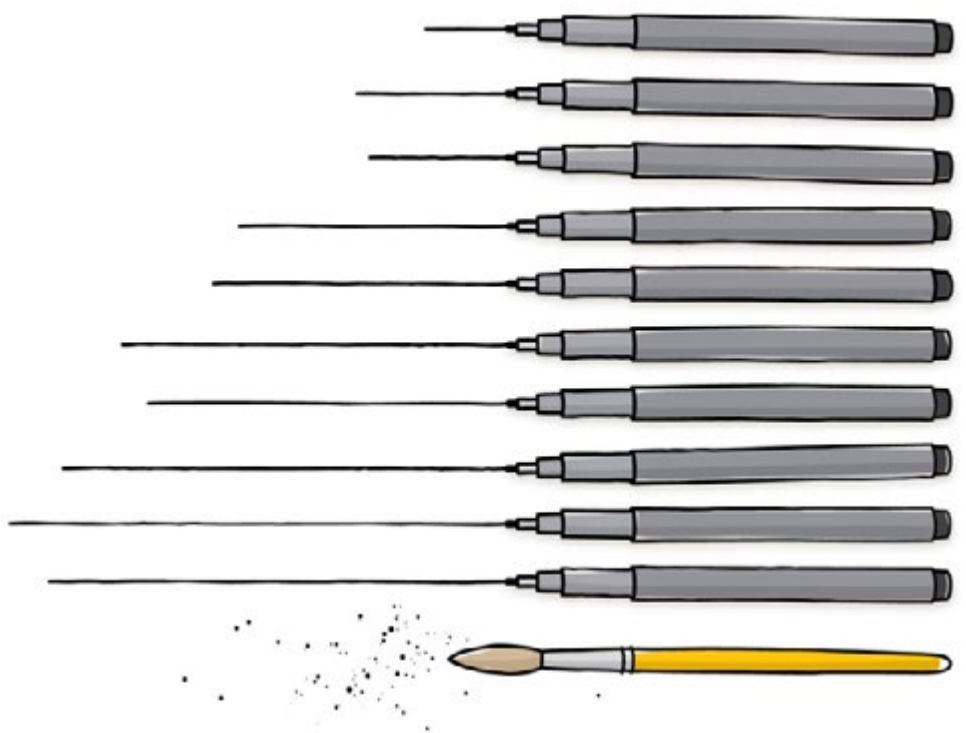

AI FLAT PAINT
BRUSHES

AND MANY MORE!

150 DIP PEN BRUSHES
BASED ON ACTUAL DIP PEN STROKES
OF VARYING LENGTH AND TEXTURE

AND MANY MORE!

AI HAND DRAWN DIP
PEN BRUSHES

AI HAND DRAWN STYLES & BRUSHES VOL.2

AI HAND DRAWN STYLES & BRUSHES

AI REALISTIC FELT-TIP
PEN BRUSHES

84 THICK MARKER BRUSHES
BASED ON ACTUAL MARKER STROKES
OF VARYING LENGTHS AND TEXTURE

AND MANY MORE!

AI THICK AND DRY
MARKER BRUSHES

131 BALLPOINT PEN BRUSHES
BASED ON ACTUAL BALLPOINT PEN STROKES
OF VARYING LENGTH AND TEXTURE