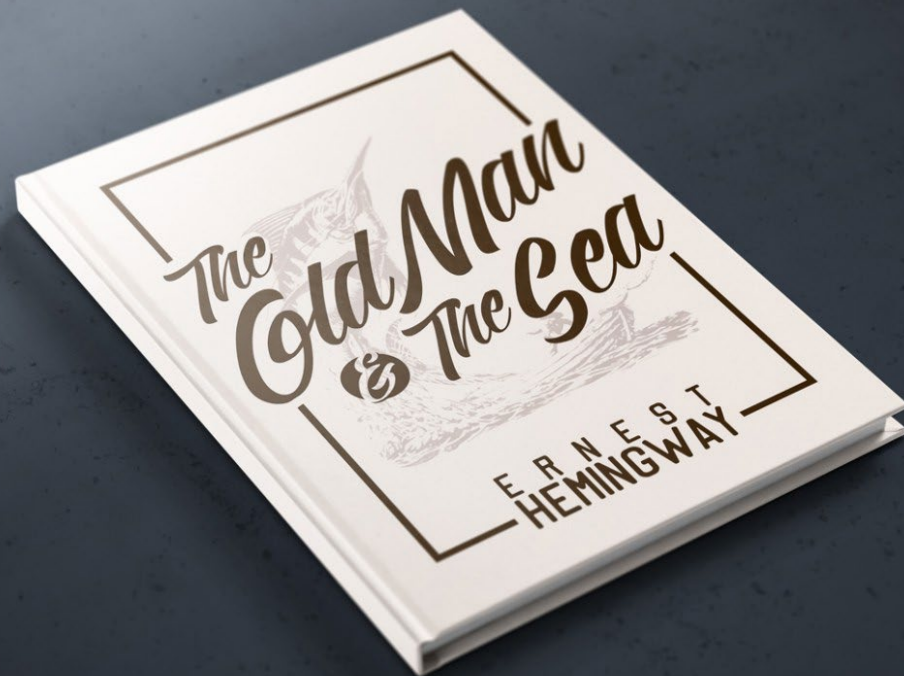

Introducing
Kaatisoka

FONT PACK

FREE
33

LOGO/BADGE
TEMPLATE

SCRIPT / SANS /
MONOLINE / HANDS /
SWASHES / CATCHWORDS /

Kaatisoka