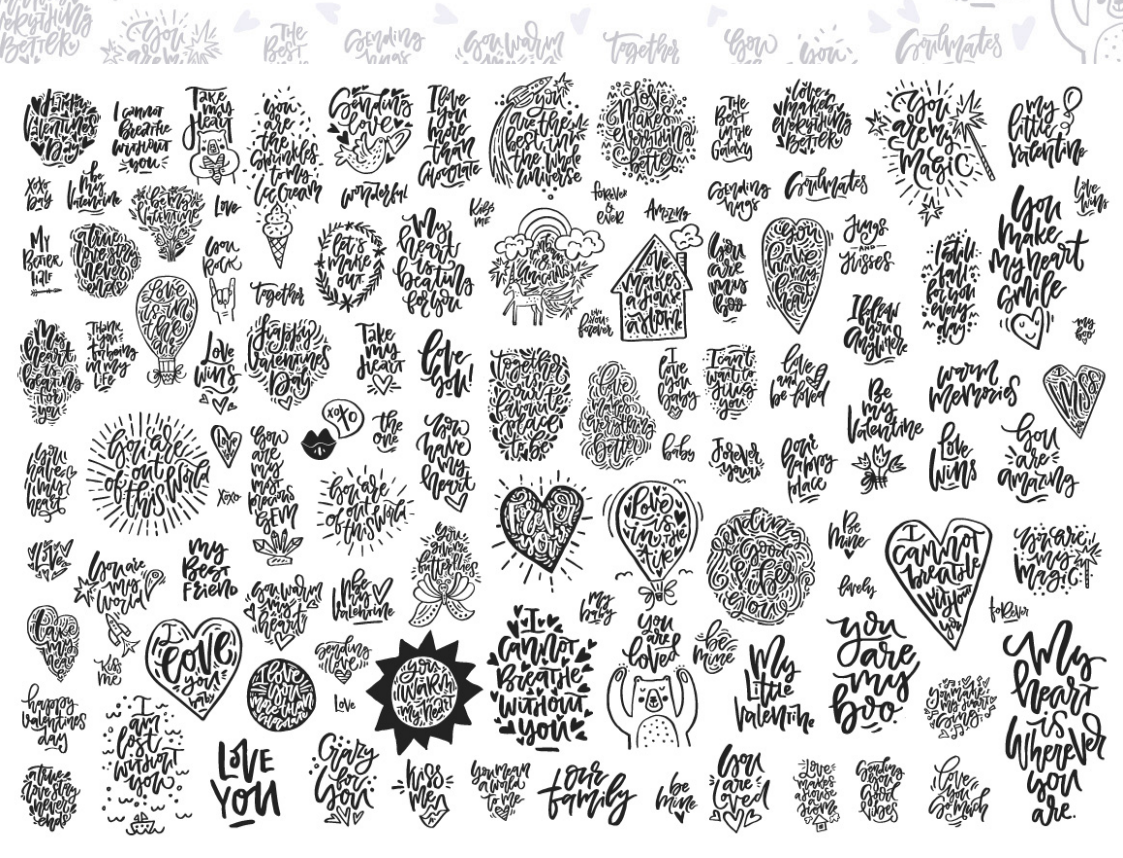

NURSERY ART CREATOR

69 ELEMENTS | ENDLESS POSSIBILITIES

27 CUTE
ILLUSTRATIONS

you LOVE RISE
ARE GREAT S&S
of life SHINE
adventure
Dream Dream HAPPY
BIG dream
ABCDEF
GHIJKL
MNO
PQRS
TUV
WXY
Z
little one
make your
be awesome
you SO LOVE
SO SWEET HOME
HOME
EVERYTHING IS POSSIBLE
love BE
BRAVE hello ARE SOME
EVERYTHING IS POSSIBLE
love BE
BRAVE hello ARE SOME
EVERYTHING IS POSSIBLE
love BE
BRAVE hello ARE SOME
EVERYTHING IS POSSIBLE
love BE
BRAVE hello ARE SOME

NURSERY ART CREATOR

GIANT

Romantic Lettering

PACK

110 QUOTES + BONUS CLIPART

GREAT FOR: POSTERS T-SHIRTS CARDS PHOTO OVERLAYS

ROMANTIC LETTERING PACK

30 SIMPLE PATTERNS

(IN AI, JPG, PNG)

SIMPLE
SEAMLESS PATTERNS

65 PHOTOSHOP STYLES & 129 PNG SHAPES

Watercolor Magic

Super-easy to use! Create your own **MAGIC**

WATERCOLOR MAGIC

+123
DIY FLORALS
(EPS, PNG)

SUPER EASY TO USE!