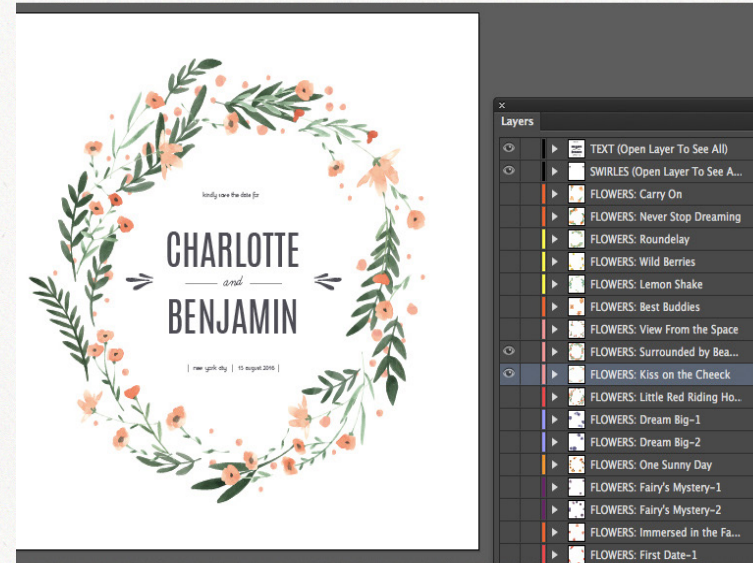

NURSERY ART CREATOR

GIANT

Romantic Lettering

PACK

110 QUOTES + BONUS CLIPART

GREAT FOR: POSTERS T-SHIRTS CARDS PHOTO OVERLAYS

ROMANTIC LETTERING PACK

30 SIMPLE PATTERNS

(IN AI, JPG, PNG)

SIMPLE
SEAMLESS PATTERNS

65 PHOTOSHOP STYLES & 129 PNG SHAPES

Watercolor Magic

Super-easy to use! Create your own **MAGIC**

WATERCOLOR MAGIC

+123
DIY FLORALS
(EPS, PNG)

SUPER EASY TO USE!

* You'll need Adobe Illustrator to work with Wreath Constructor

1 Open Wreath_Constructor in Adobe Illustrator

2 Turn visibility on and off to achieve different results

3 Save file in preferred format when you are satisfied with the result :)