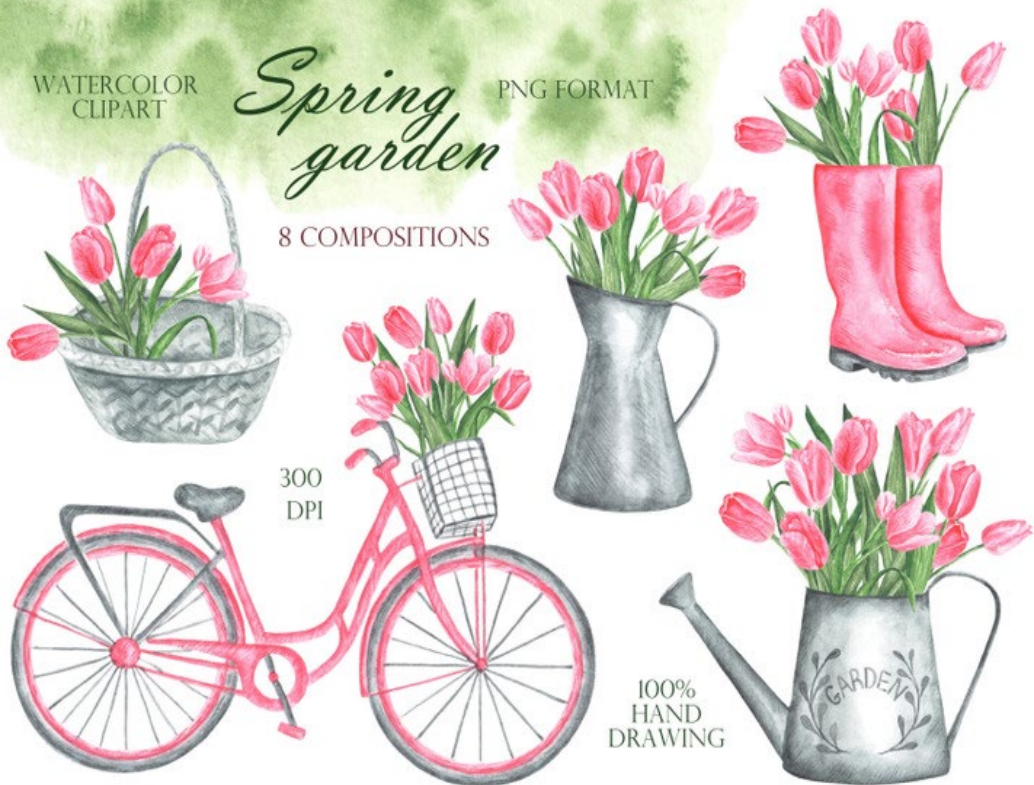

Spring garden

PNG FORMAT

8 COMPOSITIONS

300
DPI

100%
HAND
DRAWING

PINK TULIPS
WATERCOLOR CLIPART.
TULIPS CLIPART. SPRING
GARDEN