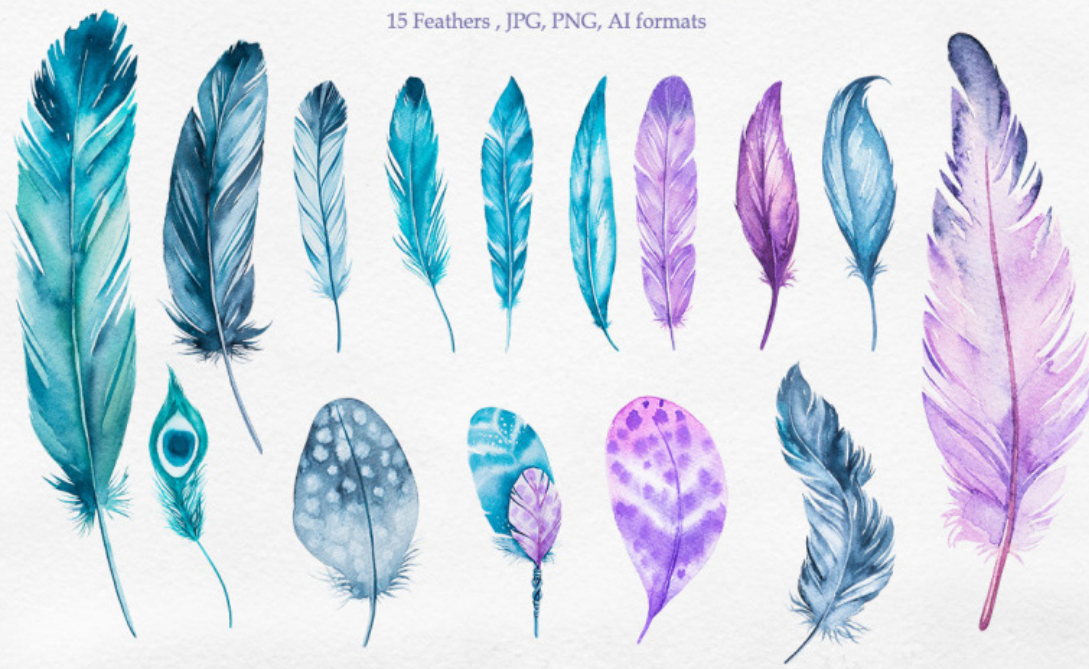

Beachy Boho

250 watercolor illustrations and pre-designs
5 pre-design wedding invitations.
Formats - Ai, PNG, JPG and PSD.

Watercolor Feathers

15 Feathers , JPG, PNG, AI formats

High quality scan and trace