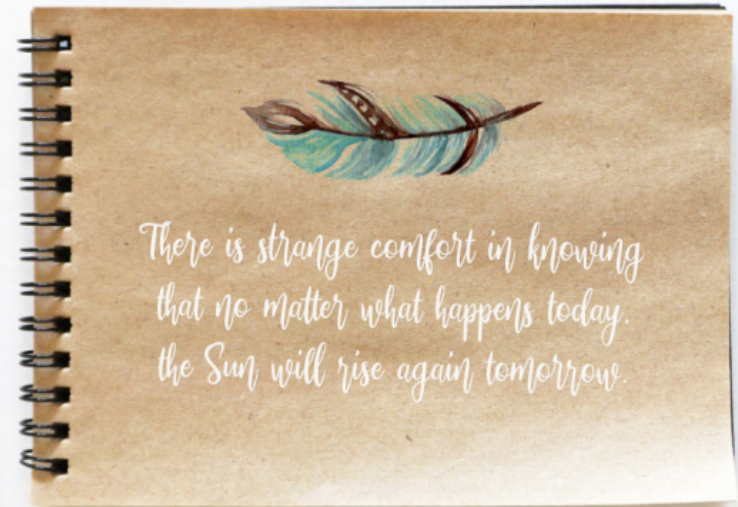

INTRODUCING

Bohemian Script

A NATURAL HAND PAINTED FONT
BY TYPIA NESIA STD

Standard Characters

Aa Bb Cc Dd Ee Ff Gg Hh Ii Jj Kk Ll
Mm Nn Oo Pp Qq Rr Ss Tt Uu Vv Ww
Xx Yy Zz

Numerals & Punctuations

1234567890!@#$%^&*()_+ = - ` ~ {} [] : ; " ' < > . , / ?

Ligatures

Ar Br Cr Er Kr Mr ar er ir mr or rr tr ur

Multilingual Characters

Bohemian Script

All Character List