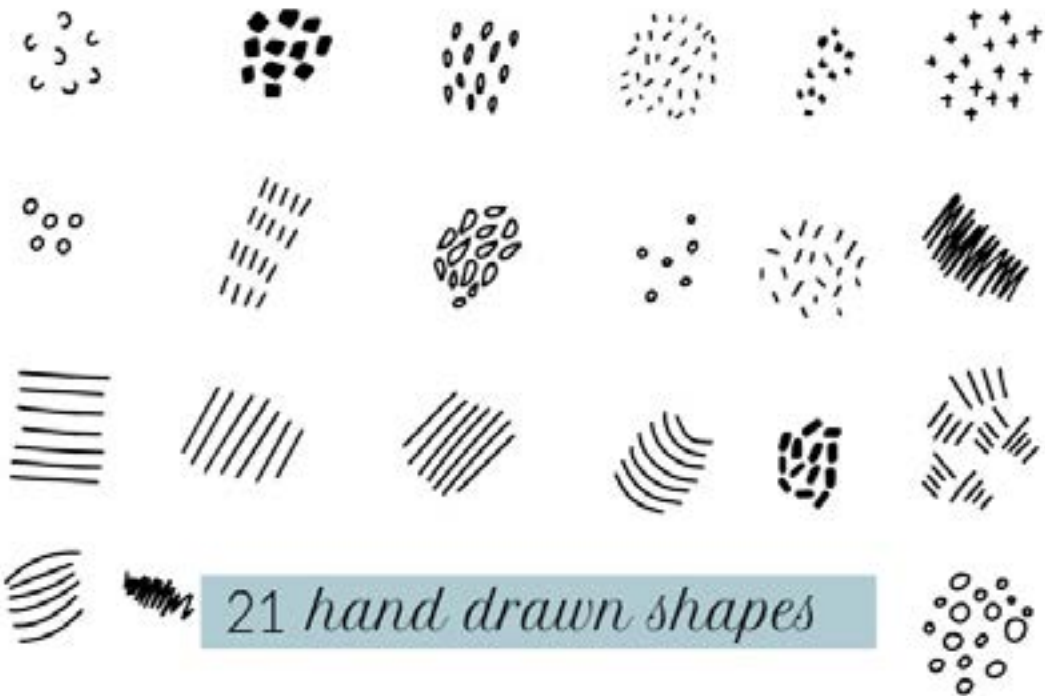

21 DOODLE ABSTRACT
TEXTURE PROCREATE
STAMPS