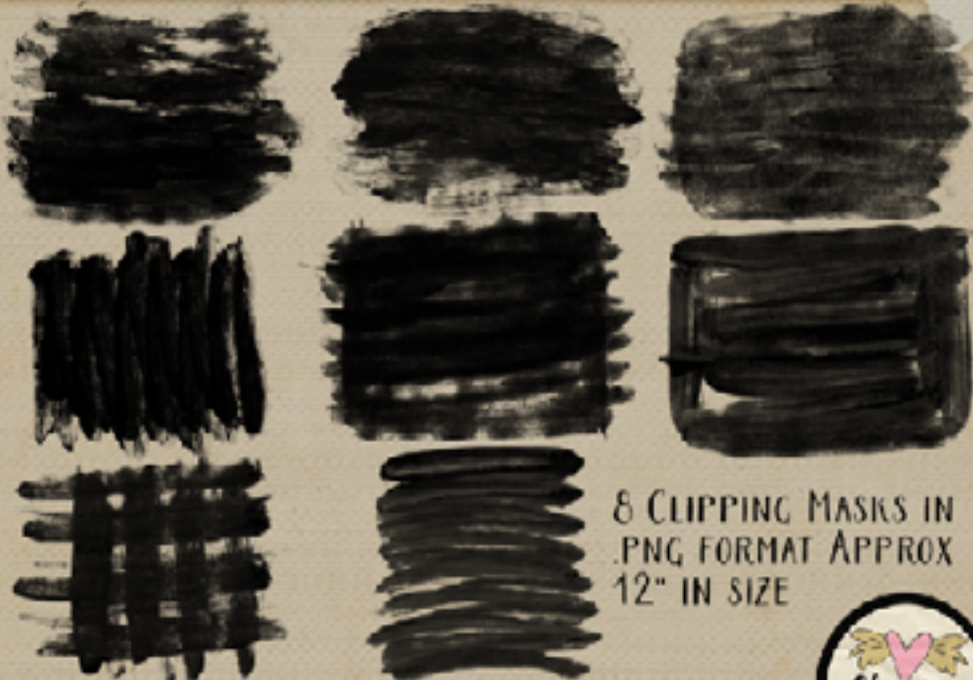

INK STAMPED MASKS

INK STAMPED
CLIPPING MASKS

8 CLIPPING MASKS IN .PNG FORMAT APPROX 12" IN SIZE

8 CLIPPING MASKS IN .PNG FORMAT APPROX 12" IN SIZE

MESSY PAINTED MASKS

MESSY PAINTED MASKS

8 CLIPPING MASKS IN .PNG FORMAT APPROX 12" IN SIZE