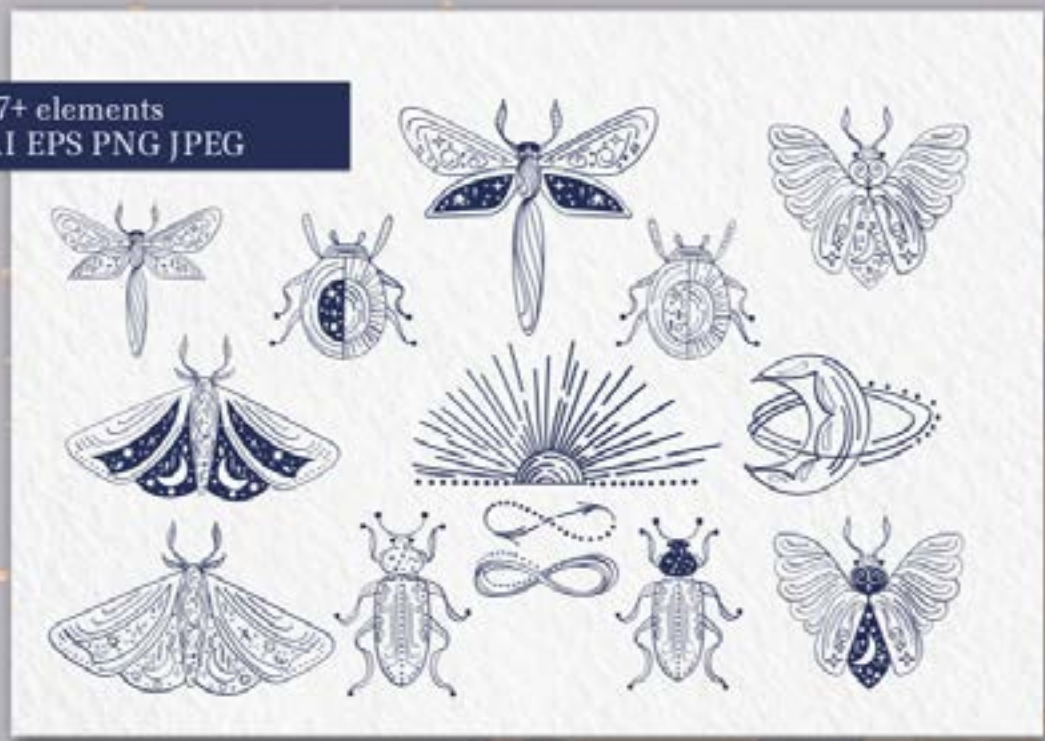

MAGIC ILLUSTRATIONS
CLIPART

CELESTIAL MYSTIC
COLLAGE CREATOR
CUTS OUT CLIPART

GRADIENTS

CELESTIAL
MYSTERY SET

66 floral elements, EPS, PNG format

MAGIC VECTOR
COLLECTION

47+ elements
AI EPS PNG JPEG

ABSTRACT MAGIC LINE ART COLLECTION