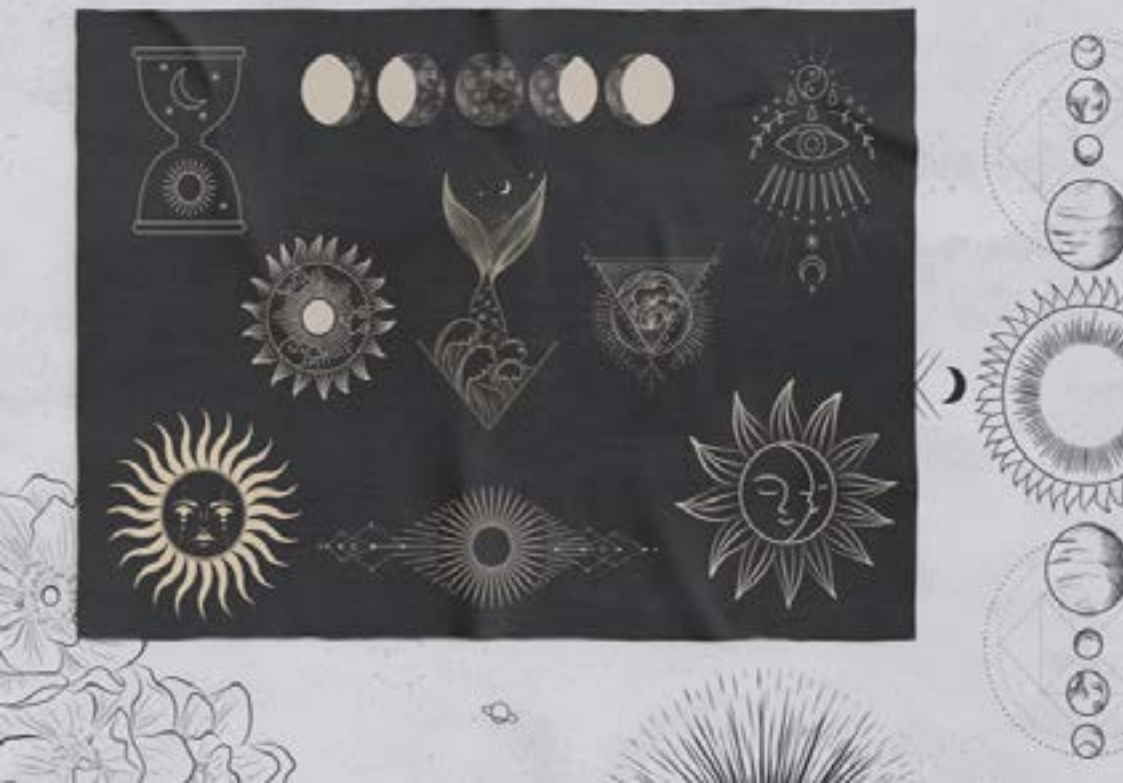

SACRED GEOMETRY

83 ILLUSTRATIONS