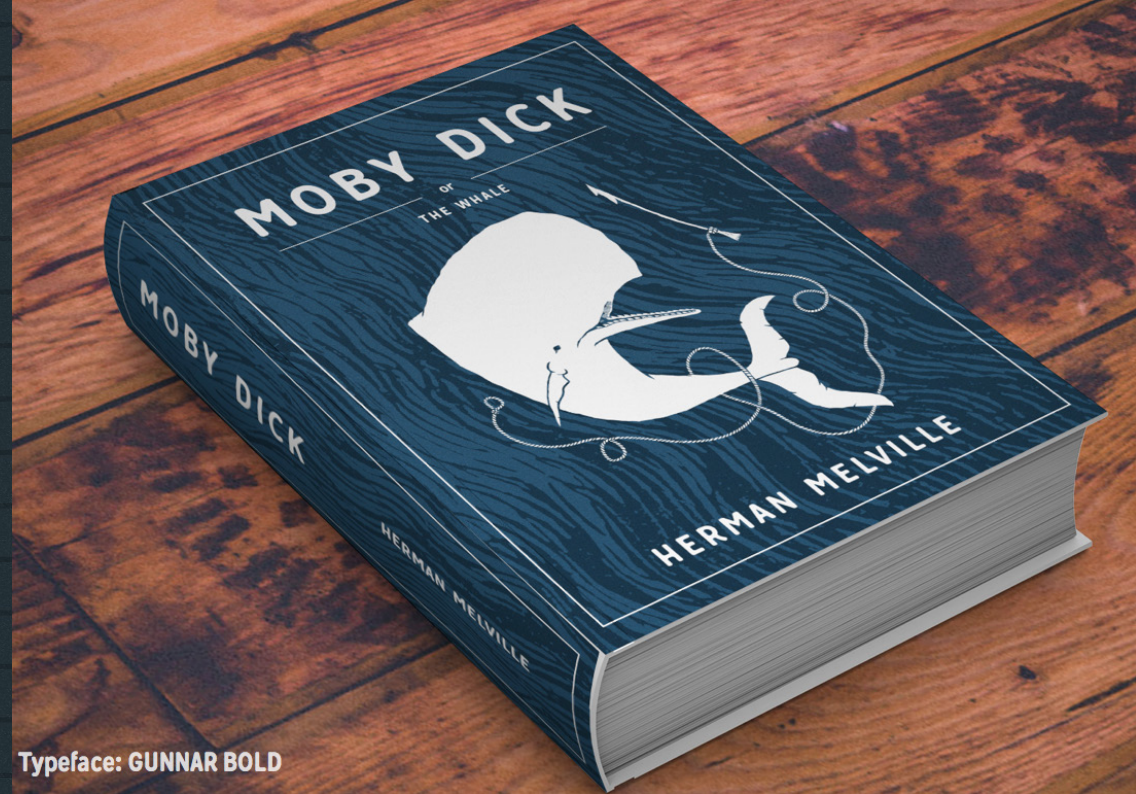

**GUNNAR
BOLD**

Typeface: GUNNAR BOLD

**I'M
OUTDOORSY IN
THAT I LIKE
GETTING
DRUNK ON
PATIOS.**

**GUNNAR
BOLD**