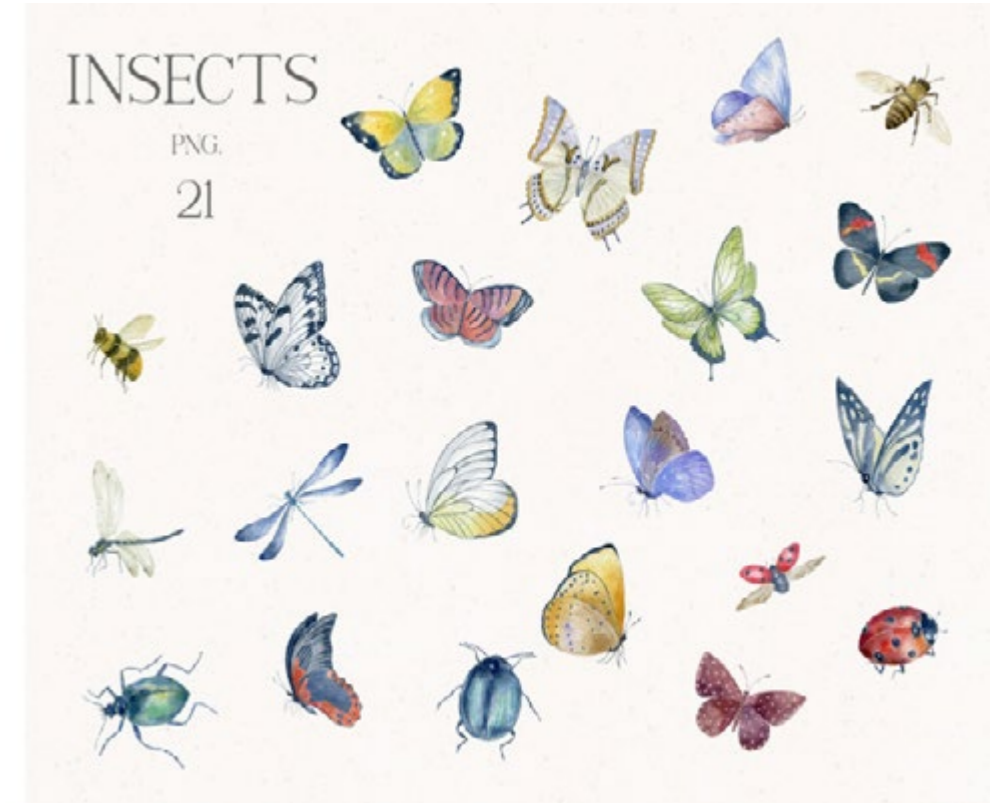

JUNGLE STORIES  
KIT - 104 ELEMENTS

BOHO KIT - 126 ELEMENTS

SAVANNA ANIMALS WITH  
FLOWERS. WATERCOLOR  
AFRICA PNG CLIPART

THE END OF THE SUMMER

BOHO STYLE WATERCOLOR  
SET. BOHO INTERIOR.  
BOHO MACRAME