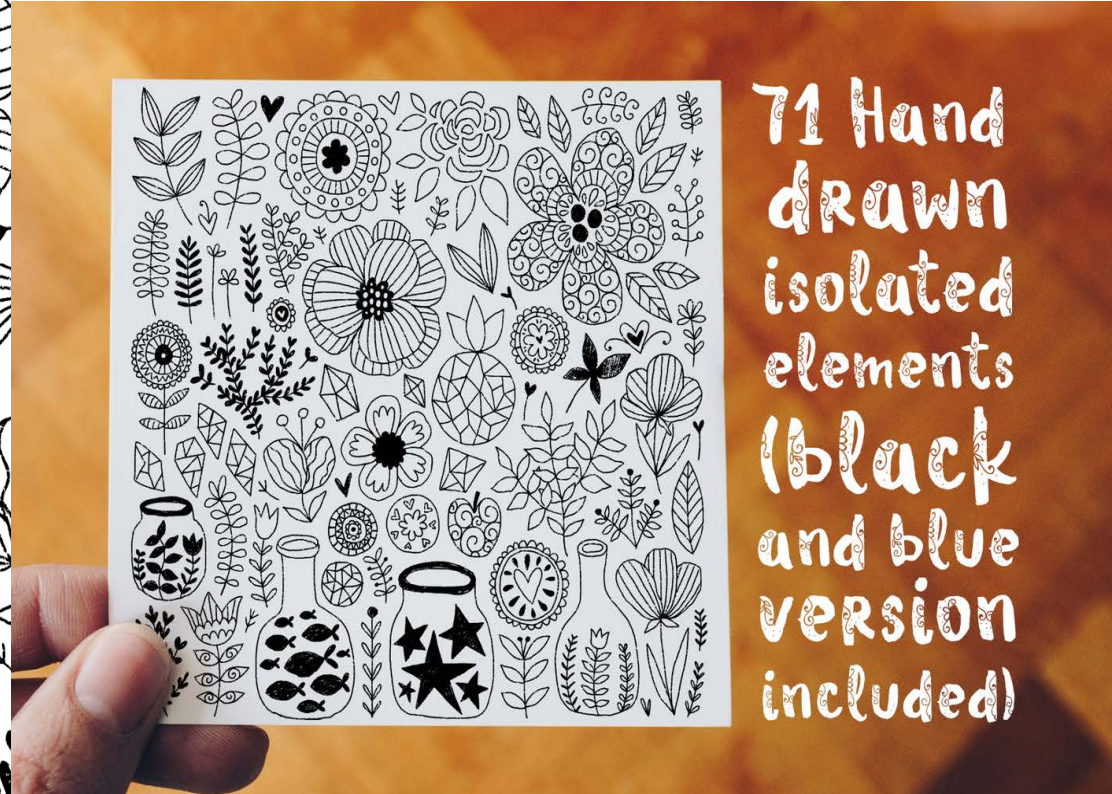

A decorative border at the top of the page featuring various hand-drawn floral and leaf motifs in black ink.

Archie

typeface with decor and patterns

71 Hand
drawn
isolated
elements
(black
and blue
version
included)

A black and white close-up portrait of a woman's face, looking directly at the camera.

FOREVER
Beautiful

Archie

try it!

Artless

SUMMER
typeface

Success is
one percent
inspiration
ninety-nine
percent
perspiration