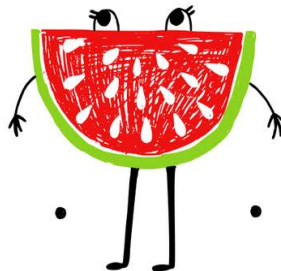

summer font with elements, patterns and cards!