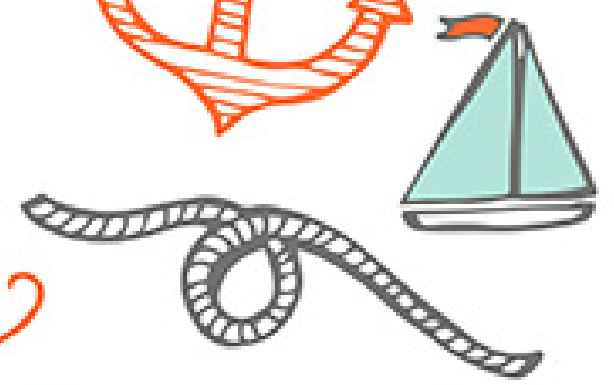

Anchors AWAY

Nautical
GRAPHICPACK