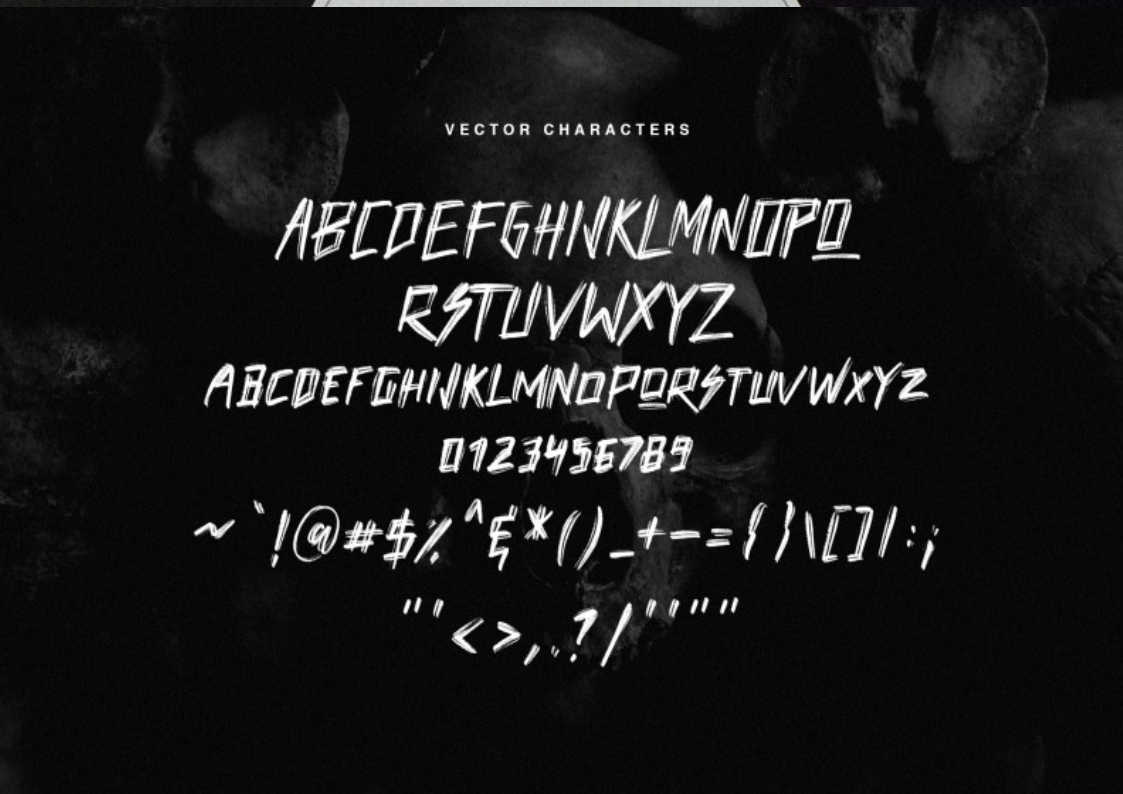

Hardtrack

SVG FONT
by MaulanaCreative

VECTOR

ANALOG
& MODULAR

AN SVG FONT HANDWRITTEN
©MAULANACREATIVE

VECTOR CHARACTERS

A B C D E F G H I J K L M N O P Q

R S T U V W X Y Z