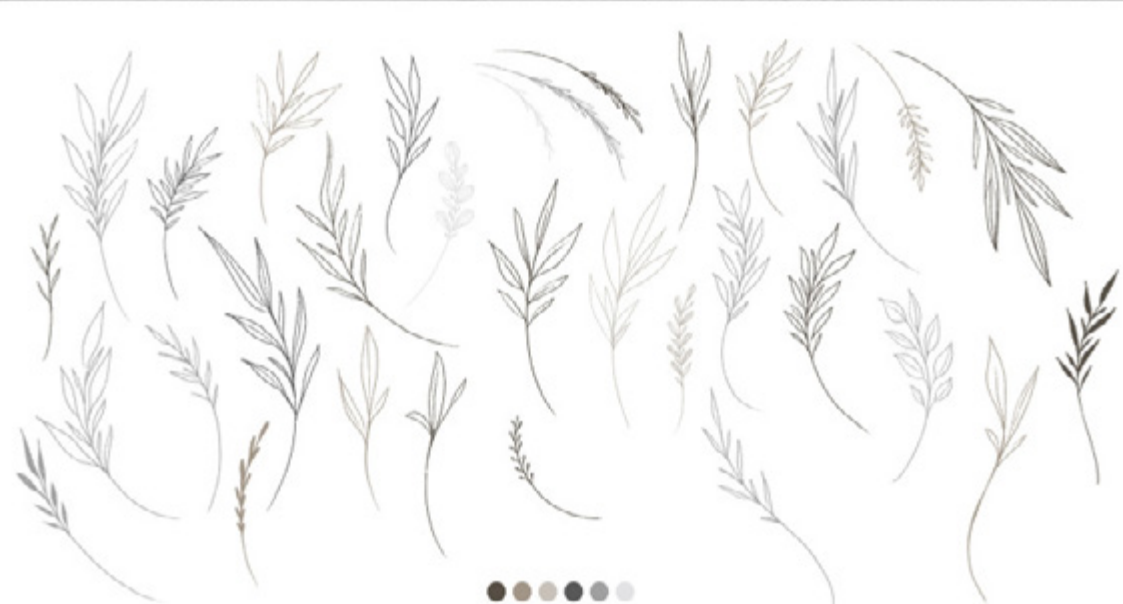

PENCIL BRANCH AND LEAF ILLUSTRATIONS BRANDING KIT