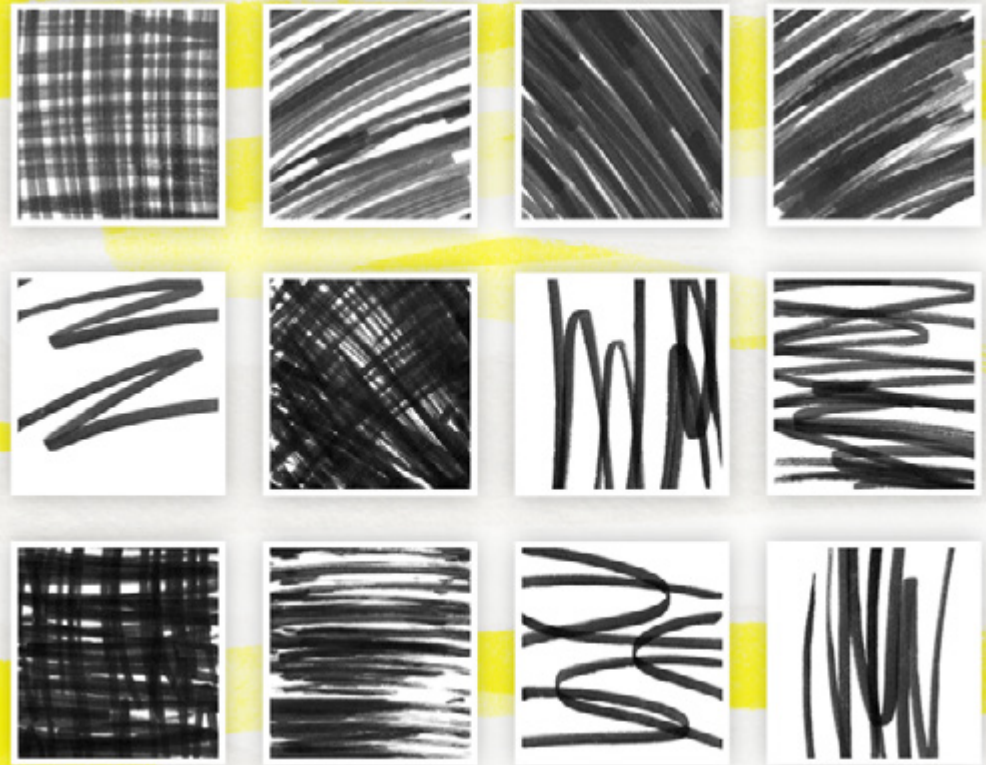

- set of colorful abstract shapes, elements and pre-made objects -

In this creative set: compositions, backgrounds, seamless patterns, artboards, isolated creative abstract shapes and backgrounds for Instagram.

- 5 PRE-MADE ARTBOARDS -

Creative set
LA LIBERTE

LA LIBERTE
CREATIVE SET

Paper & Squiggles

Texture & brush set

24 squiggles brushes (.abr & .png)
6 seamless paper textures

INCLUDED

24 high-resolution squiggles

the Earth
is the
Universe's
eyes

MARKERS & PAPER BRUSH & TEXTURE PACK

MEMPHIS SEAMLESS
TRENDY PATTERNS

MODERN ABSTRACT

BOTANICAL ELEMENTS

hand drawn

Create
Yourself
illustrations

10 LINEART ELEMENTS