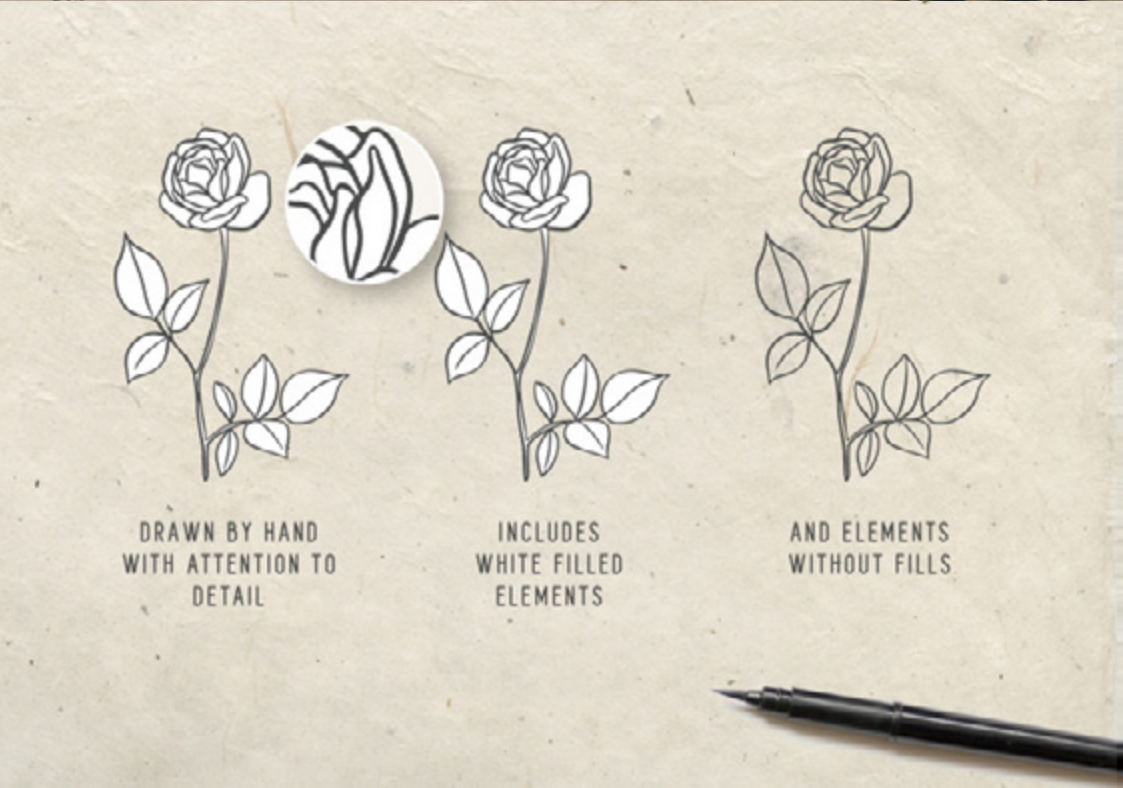

20 PHOTOSHOP BRUSHES

90 WATERCOLOR PHOTOSHOP LAYER STYLES

DRAWN BY HAND
WITH ATTENTION TO
DETAIL

INCLUDES
WHITE FILLED
ELEMENTS

AND ELEMENTS
WITHOUT FILLS

BOTANICAL ILLUSTRATIONS & LOGO KIT

COLOR SPLASH

BACKGROUNDS, PATTERNS, STROKES