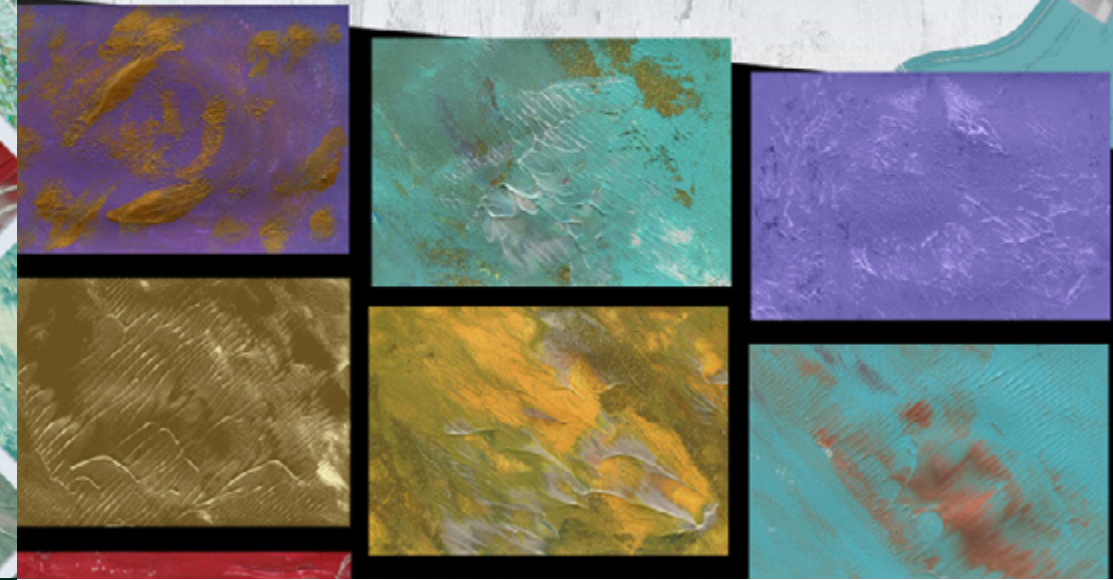

45

Acrylic Paint

Textures


45 Acrylic Textures Preview

45 ACRYLIC PAINT TEXTURES