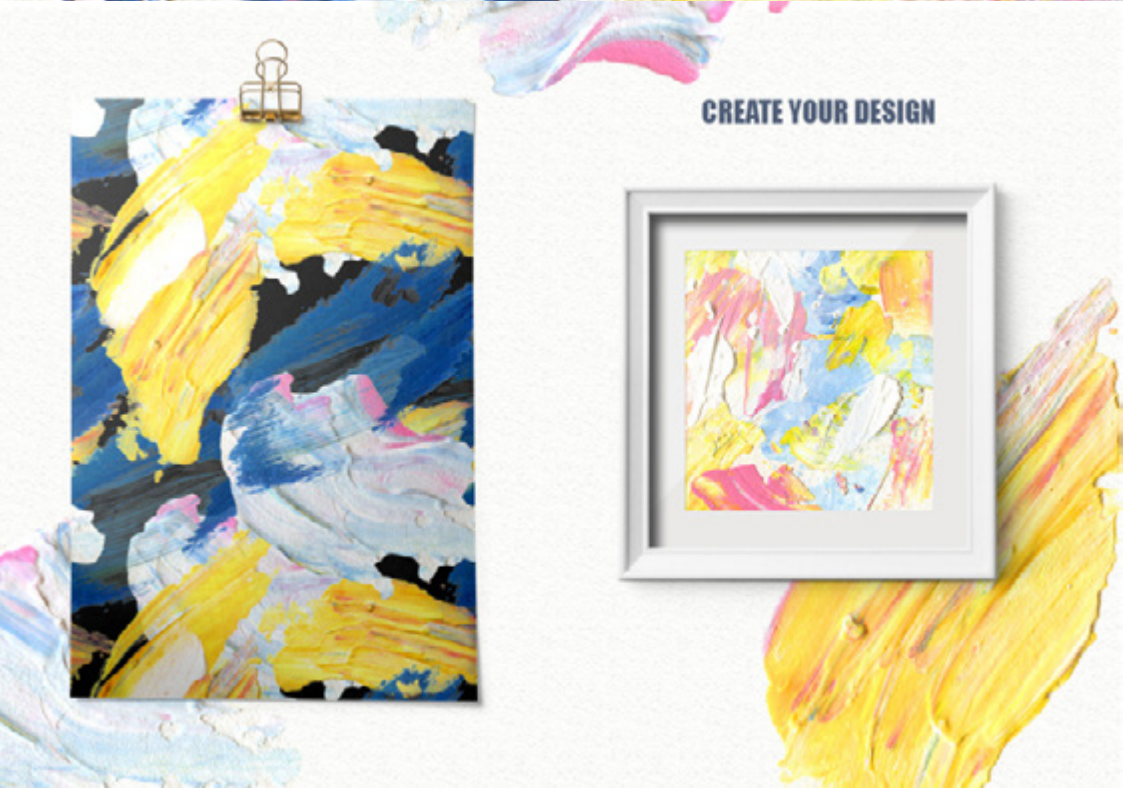

20 PHOTOSHOP BRUSHES

90 WATERCOLOR PHOTOSHOP LAYER STYLES

DRAWN BY HAND
WITH ATTENTION TO
DETAIL

INCLUDES
WHITE FILLED
ELEMENTS

AND ELEMENTS
WITHOUT FILLS

BOTANICAL ILLUSTRATIONS & LOGO KIT

COLOR SPLASH

BACKGROUNDS, PATTERNS, STROKES

LOVE IT

BACKGROUNDS AND SEAMLESS PATTERNS

CREATE YOUR DESIGN

COLOR SPLASH ACRYLIC COLLECTION

Deckled Edge

{ paper texture }

{ paper shape }

*use a clipping mask
or highlight & delete area
around the shape to create a
new design*