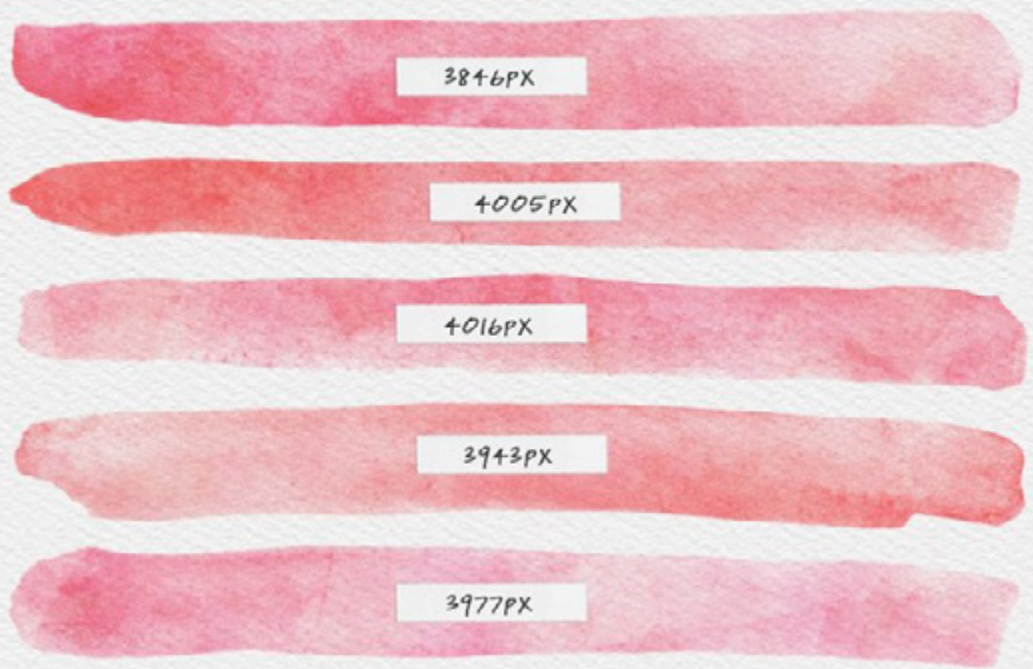


Zoom
100%

Zoom
50%

45 WATERCOLOR BACKGROUNDS

50

Marble Paper
Textures

50 Marble Textures Preview

50 MARBLE PAPER
TEXTURES

20 PHOTOSHOP BRUSHES

90 WATERCOLOR PHOTOSHOP LAYER STYLES

DRAWN BY HAND
WITH ATTENTION TO
DETAIL

INCLUDES
WHITE FILLED
ELEMENTS

AND ELEMENTS
WITHOUT FILLS

BOTANICAL ILLUSTRATIONS & LOGO KIT

COLOR SPLASH

BACKGROUNDS, PATTERNS, STROKES

LOVE IT

BACKGROUNDS AND SEAMLESS PATTERNS

CREATE YOUR DESIGN

COLOR SPLASH ACRYLIC COLLECTION

Deckled Edge

{ paper texture }

{ paper shape }

*use a clipping mask
or highlight & delete area
around the shape to create a
new design*