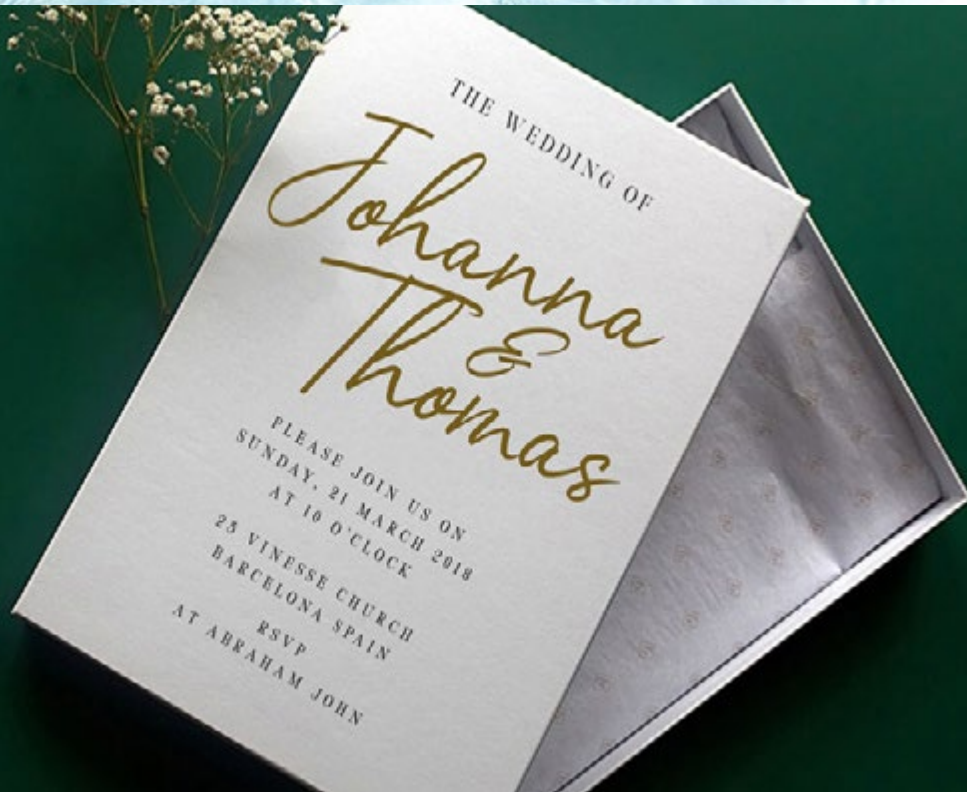

52
LIGATURE
SET

PRESENTING
A NEW CASUAL FONT DUO

Juliette

A NEW QUALITY
FONTS

CASUAL FONT DUO
SCRIPT AND SERIF

WITH MANY ALTERNATE STYLES
AND LIGATURES

THE
NEWEST
Collection

SIGN UP NOW

FIND YOUR BEST OUTFIT AND
ATTRACT THE ATTENTION

NEW
Issue

Juliette