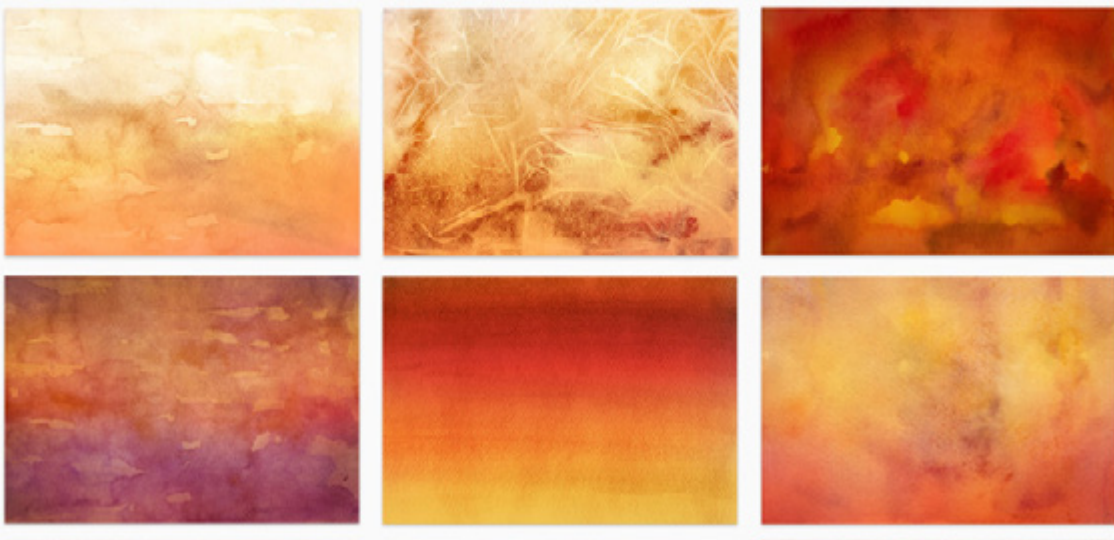

AUTUMN SPLENDOUR
HAND DRAWN SET

AUTUMN VIBES

6000x4000 PX, 300 DPI, 45 JPEG's

HORIZONTAL BACKGROUNDS 1-30

30 IMAGES \ 6000x4000 PX \ 300 DPI

VERTICAL BACKGROUNDS 1-9

9 IMAGES 4000x5500 PX \ 300 DPI

AUTUMN WATERCOLOR BACKGROUNDS