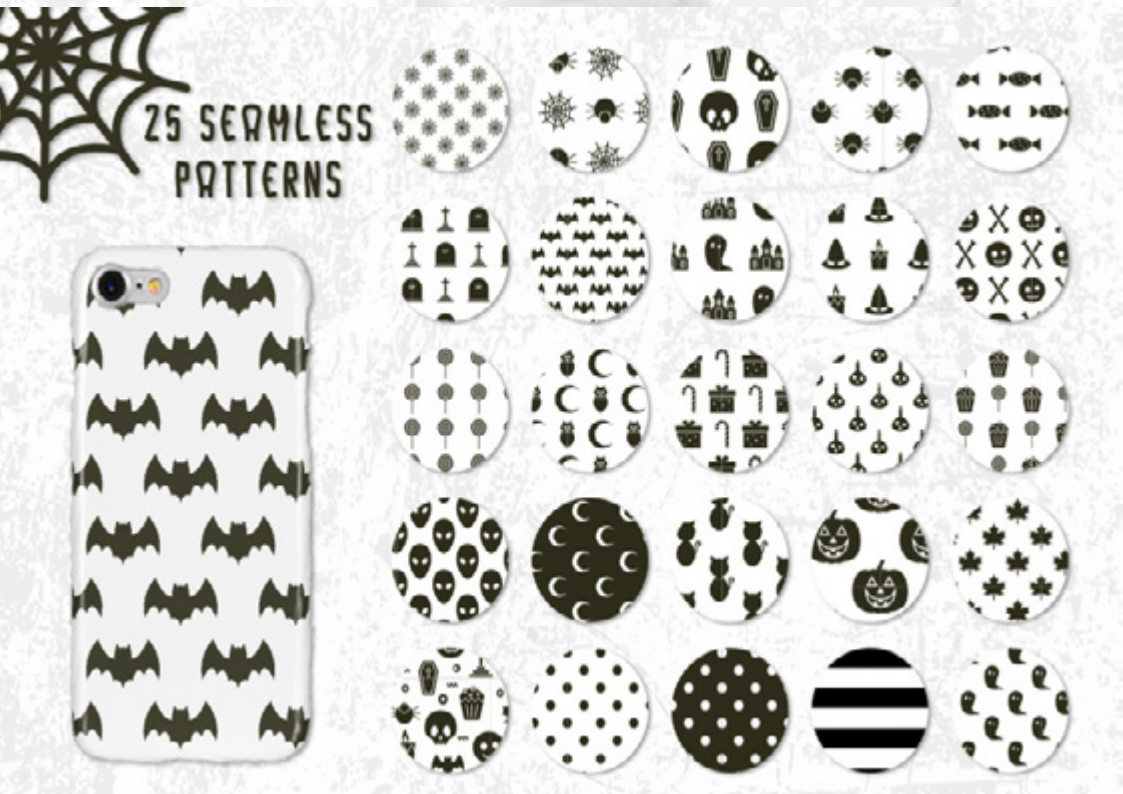

HAPPY HALLOWEEN!