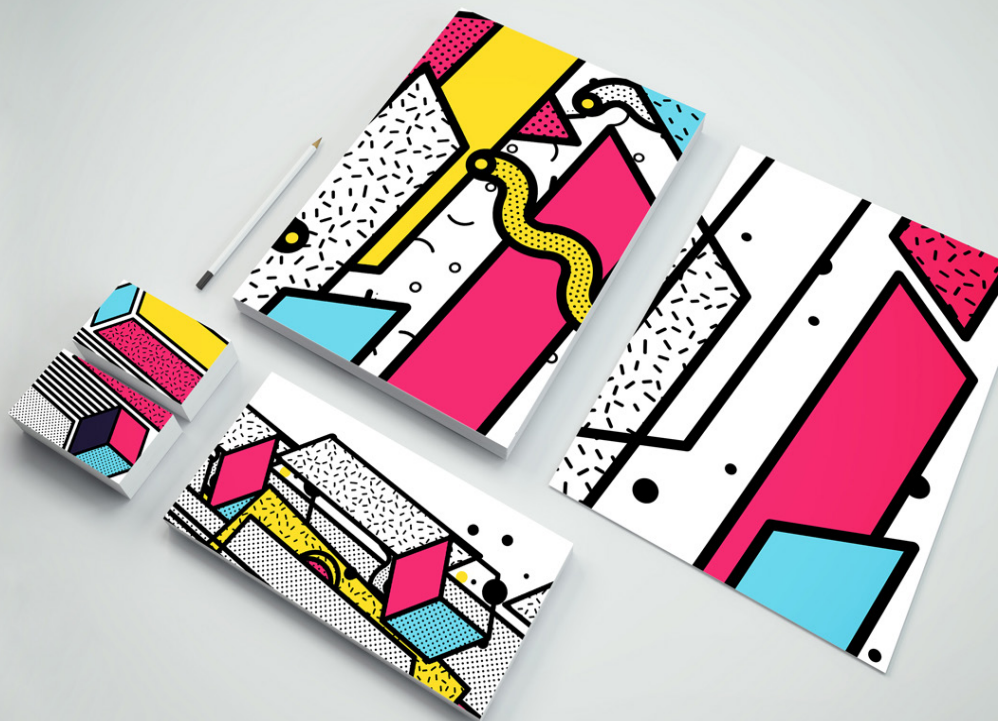

106+ VECTOR DOODLES
SEAMLESS PATTERNS

COLORFUL & MONOCHROM

• AI EPS JPEG •

40 NEO MEMPHIS BACKGROUNDS

CLIPPING
MASK

EDITABLE

EDITABLE
BLOCKS

106+ VECTOR DOODLES
SEAMLESS PATTERNS